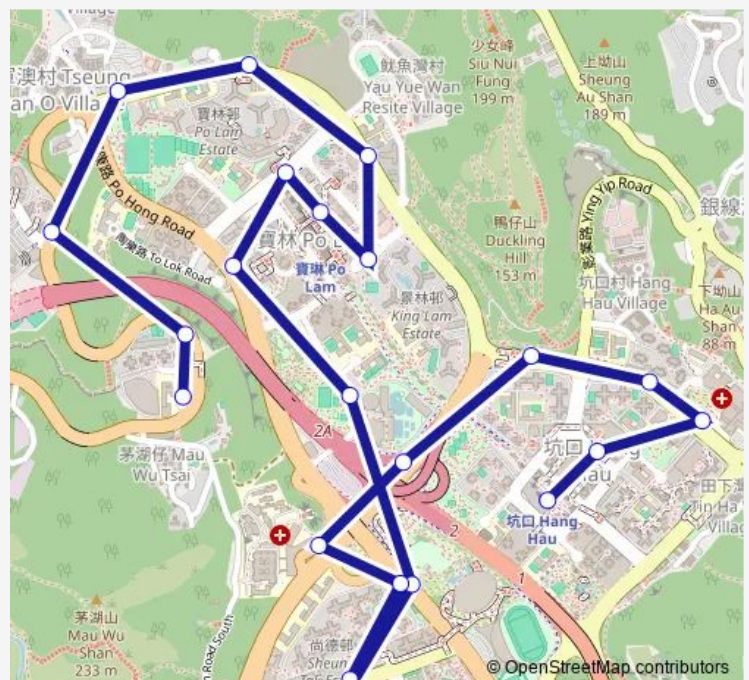

[Kmb+Ctb] HO Ming Court/
Ho Ming Court, KAI King
 Road[[Kmb] HO Ming Court

[Ctb] PO LAM Station[[Kmb+Ctb] PO LAM BUS Termi-
 nus/
Po LAM Station[[Kmb] PO LAM BUS Terminus

[Kmb] Metro City

[Ctb] Verbena Heights, PO Hong Road[[Kmb+Ctb] Verbe-
 na Heights/
Verbena Heights, PO Hong Road[[Kmb]
 Verbena Heights

[Kmb] Tseung Kwan O Swimming Pool

[Kmb] Hong Kong Velodrome

Route schedule

[Ctb] Hong Sing Garden[[Kmb+Ctb] Hong Sing Garden
 BUS Terminus/
Hong Sing Garden[[Kmb] Hong Sing
 Garden BUS Terminus — [Kmb] Hang HAU Station

Monday	06:00-09:10
Tuesday	06:00-09:10
Wednesday	06:00-09:10
Thursday	06:00-09:10
Friday	06:00-09:10
Saturday	06:00-07:40
Sunday	06:00-07:40

Route info

Direction: [Ctb] Hong Sing Garden[[Kmb+Ctb] Hong Sing
 Garden BUS Terminus/
Hong Sing Garden[[Kmb]
 Hong Sing Garden BUS Terminus

Stops: 22

Trip Duration: 0 hour 39 min

■ 296m — Hong Sing Garden - Hang HAU Station

[Ctb] Tong Ming Street Park, Tong Ming Street[[Kmb+Ctb] Tong Ming Street Park/
Tong Ming Street Park, Tong Ming Street[[Kmb] Tong Ming Street Park