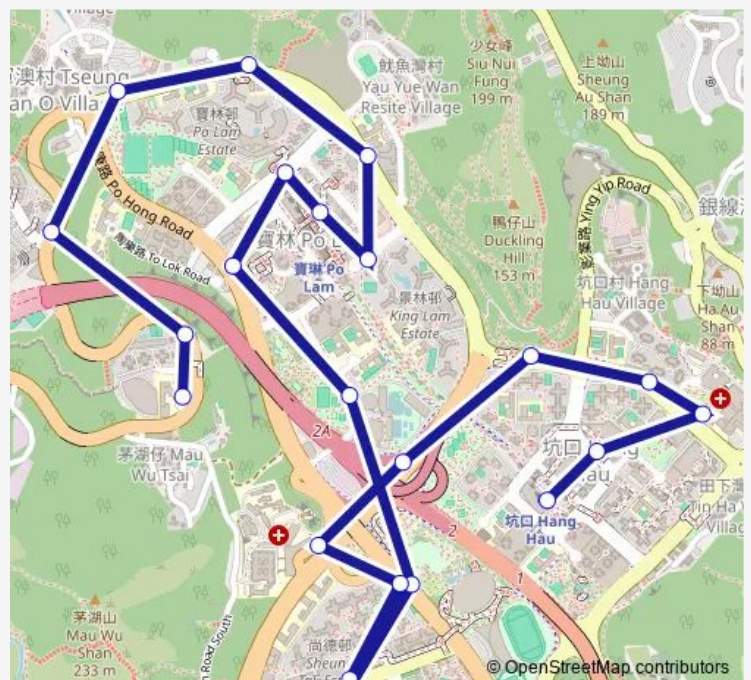

[Kmb+Ctb] HO Ming Court/<Br>Ho Ming Court, KAI King  
 Road[[Kmb] HO Ming Court

[Ctb] PO LAM Station[[Kmb+Ctb] PO LAM BUS Termi-  
 nus/<Br>Po LAM Station[[Kmb] PO LAM BUS Terminus

[Kmb] Metro City

[Ctb] Verbena Heights, PO Hong Road[[Kmb+Ctb] Verbe-  
 na Heights/<Br>Verbena Heights, PO Hong Road[[Kmb]  
 Verbena Heights

[Kmb] Tseung Kwan O Swimming Pool

[Kmb] Hong Kong Velodrome

**Route schedule**

[Ctb] Hong Sing Garden[[Kmb+Ctb] Hong Sing Garden  
 BUS Terminus/<Br>Hong Sing Garden[[Kmb] Hong Sing  
 Garden BUS Terminus — [Kmb] Hang HAU Station

Monday	06:00-09:10
Tuesday	06:00-09:10
Wednesday	06:00-09:10
Thursday	06:00-09:10
Friday	06:00-09:10
Saturday	06:00-07:40
Sunday	06:00-07:40

**Route info**

Direction: [Ctb] Hong Sing Garden[[Kmb+Ctb] Hong Sing  
 Garden BUS Terminus/<Br>Hong Sing Garden[[Kmb]  
 Hong Sing Garden BUS Terminus

Stops: 22

Trip Duration: 0 hour 43 min

[Ctb] Tong Ming Street Park, Tong Ming Street[[Kmb+Ctb] Tong Ming Street Park/<Br>Tong Ming Street Park, Tong Ming Street[[Kmb] Tong Ming Street Park

[Ctb] TKO Spot, Tong Ming Street[[Kmb+Ctb] Tong Ming Street Park/<Br>Tko Spot, Tong Ming Street[[Kmb] Tong Ming Street Park