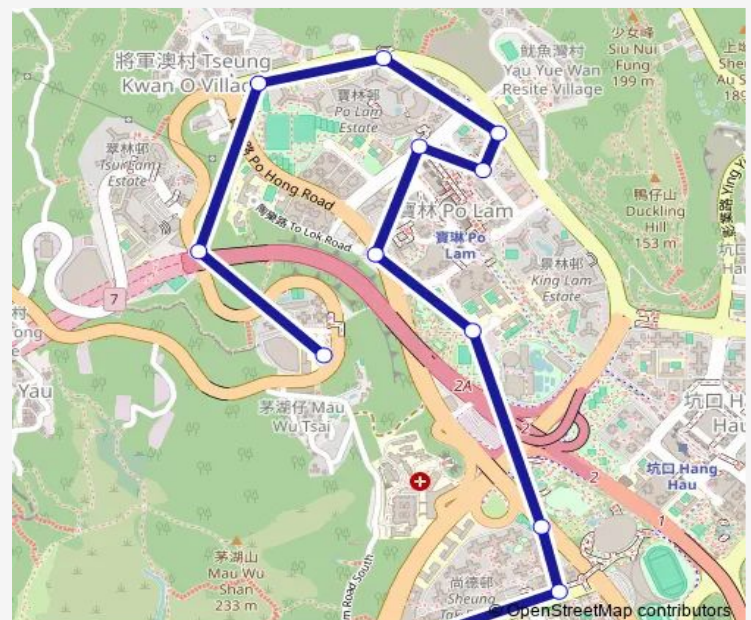

Monday 07:20-07:35

Tuesday 07:20-07:35

Wednesday 07:20-07:35

Thursday 07:20-07:35

Friday 07:20-07:35

Saturday —

Sunday —

Route info

Direction: [Ctb] Tong Ming Court, Tong Ming Street[[Kmb+Ctb] Tong Ming Court/
Tong Ming Court, Tong Ming Street[[Kmb] Tong Ming Court

Stops: 12

Trip Duration: 0 hour 22 min

[Ctb] Hong Sing Garden[[Kmb+Ctb] Hong Sing Garden
BUS Terminus/
Hong Sing Garden[[Kmb] Hong Sing
Garden BUS Terminus