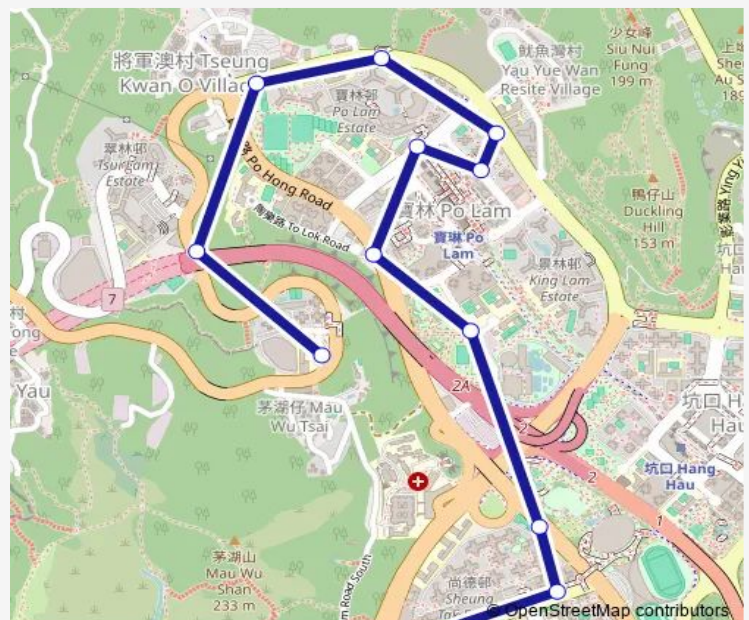

Monday 07:20-07:35

Tuesday 07:20-07:35

Wednesday 07:20-07:35

Thursday 07:20-07:35

Friday 07:20-07:35

Saturday —

Sunday —

### Route info

Direction: [Ctb] Tong Ming Court, Tong Ming Street[[Kmb+Ctb] Tong Ming Court/<Br>Tong Ming Court, Tong Ming Street[[Kmb] Tong Ming Court

Stops: 12

Trip Duration: 0 hour 24 min

[Ctb] Hong Sing Garden[[Kmb+Ctb] Hong Sing Garden  
BUS Terminus/<Br>Hong Sing Garden[[Kmb] Hong Sing  
Garden BUS Terminus