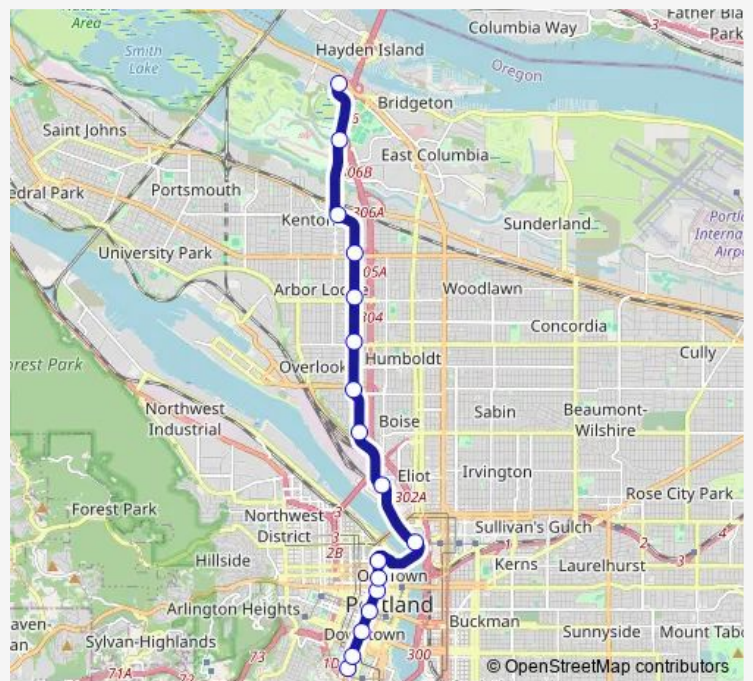

Route schedule

PSU South/SW 6th & College MAX Stn — Expo Center MAX Station

Monday 04:14-23:55

Tuesday 04:19-02:23⁺¹

Wednesday 04:14-23:55

Thursday 04:19-23:55

Friday 04:19-23:55

Saturday 04:14-23:36

Sunday 04:14-23:36

Route info

Direction: PSU South/SW 6th & College MAX Stn

Stops: 17

Trip Duration: 0 hour 35 min

MAX Yellow Line

Direction

Expo Center MAX Station — PSU South/SW 5th & Jackson MAX Stn

17 stops

[Open route schedule](#)

Expo Center MAX Station

Delta Park/Vanport MAX Station

Kenton/N Denver Ave MAX Station

N Lombard TC MAX Station

Rosa Parks MAX Station

N Killingsworth St MAX Station

Monday 05:02-00:40⁺¹Tuesday 05:06-02:34⁺¹Wednesday 03:10-00:40⁺¹Thursday 05:07-00:40⁺¹Friday 05:07-00:40⁺¹Saturday 05:02-00:24⁺¹Sunday 05:02-00:24⁺¹**Route info**

Direction: Expo Center MAX Station

Stops: 17