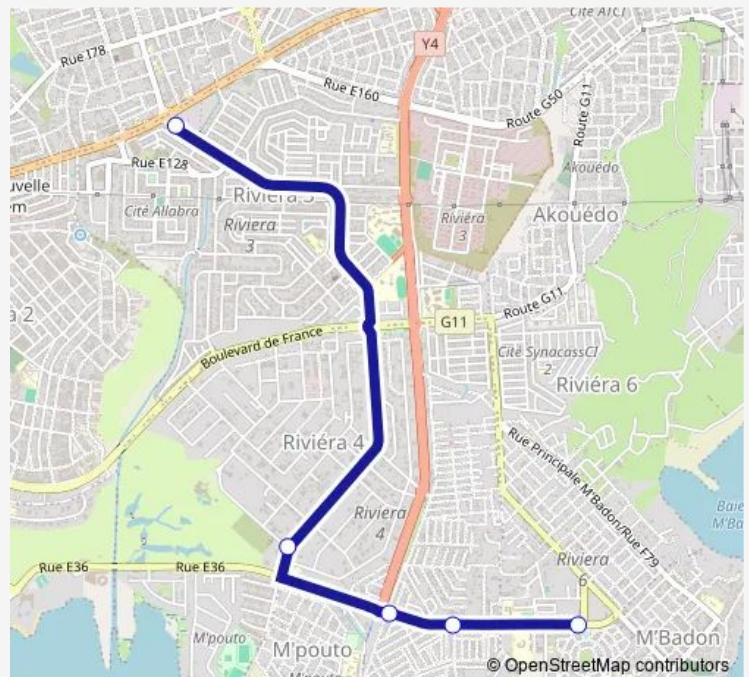

Bus woro woro : 9 kilo ↔ Ciad Eden

[Go to website](#)

Direction

Mosquée Cité Eden — Gare Wôro-Wôrô 9 Kilo

4 stops

[Open route schedule](#)

Mosquée Cité Eden

Dc10

Leader Price

Gare Wôro-Wôrô 9 Kilo

Route schedule

Mosquée Cité Eden — Gare Wôro-Wôrô 9 Kilo

Monday	06:00
Tuesday	06:00
Wednesday	06:00
Thursday	06:00
Friday	06:00
Saturday	06:00
Sunday	06:00

Route info

Direction: Mosquée Cité Eden

Stops: 4

Trip Duration: 0 hour 15 min

woro woro : 9 kilo ↔ Ciad Eden

Direction

Gare Wôro-Wôrô 9 Kilo — Mosquée Cité Eden

5 stops

[Open route schedule](#)

Gare Wôro-Wôrô 9 Kilo

Route info

Direction: Gare Wôro-Wôrô 9 Kilo

Stops: 5

Trip Duration: 0 hour 20 min

Bus time schedules and route maps are available in an offline PDF at [busmaps.com](#). Use the [busmaps.com](#) website to see live bus times, train schedule or subway schedule, and step-by-step directions for all public transit in Abidjan