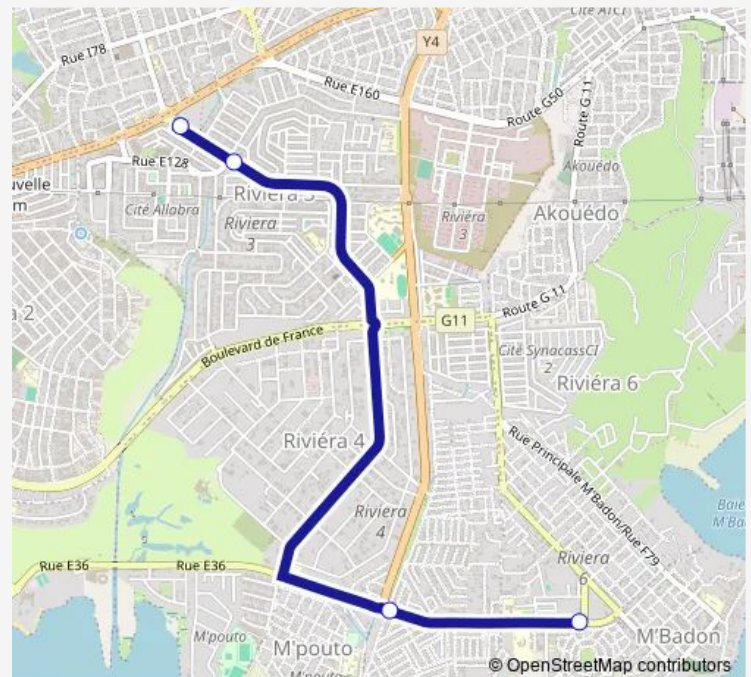

Bus woro woro : 9 kilo ↔ Ciad Eden

[Go to website](#)

Direction

Gare Wôro-Wôrô 9 Kilo — Mosquée Cité Eden

5 stops

[Open route schedule](#)

Gare Wôro-Wôrô 9 Kilo

Institut Britanique

Dc10

Rue Filaho

Mosquée Cité Eden

Route schedule

Gare Wôro-Wôrô 9 Kilo — Mosquée Cité Eden

Monday	06:00
Tuesday	06:00
Wednesday	06:00
Thursday	06:00
Friday	06:00
Saturday	06:00
Sunday	06:00

Route info

Direction: Gare Wôro-Wôrô 9 Kilo

Stops: 5

Trip Duration: 0 hour 20 min

woro woro : 9 kilo ↔ Ciad Eden

Direction

Mosquée Cité Eden — Gare Wôro-Wôrô 9 Kilo

4 stops

[Open route schedule](#)

Mosquée Cité Eden

Dc10

Leader Price

Gare Wôro-Wôrô 9 Kilo

Route schedule

Mosquée Cité Eden — Gare Wôro-Wôrô 9 Kilo

Monday	06:00
Tuesday	06:00
Wednesday	06:00
Thursday	06:00
Friday	06:00
Saturday	06:00
Sunday	06:00

Route info