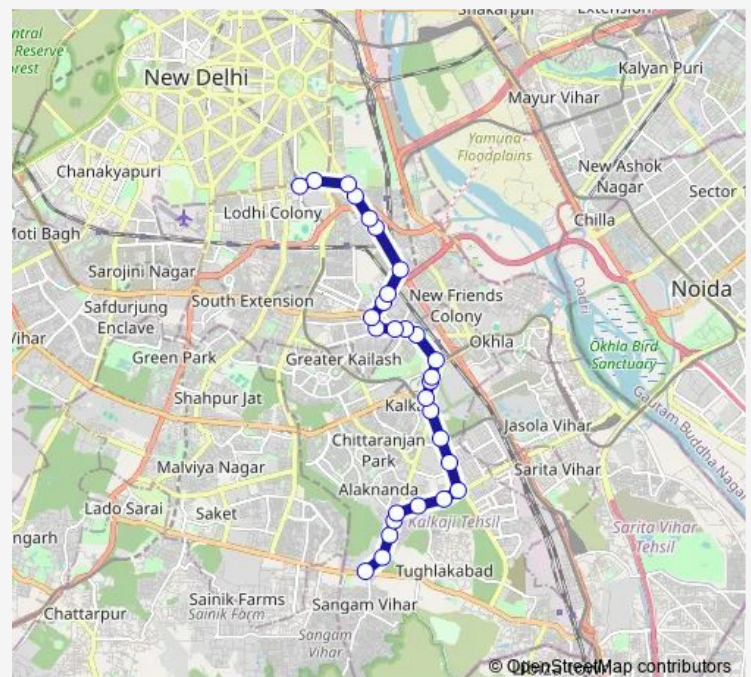

Garhi Gaon

Lajpat Nagar Crossing

PG DAV College / Sri Niwasपुरi

Route schedule

Hamdard Nagar / Sangam Vihar — Sunehari Pulla Depot / Jawahar Lal Nehru Stadium Terminal

Monday 21:30-23:00

Tuesday 21:30-23:00

Wednesday 21:30-23:00

Thursday 21:30-23:00

Friday 21:30-23:00

Saturday 21:30-23:00

Sunday 21:30-23:00

Route info

Direction: Hamdard Nagar / Sangam Vihar

Stops: 29

Trip Duration: 0 hour 51 min

411stdn

BusMaps

Nehru Nagar

Ashram (Hari Nagar)

Bhogal

Bhogal (Jungpura)

Nizamuddin Extension