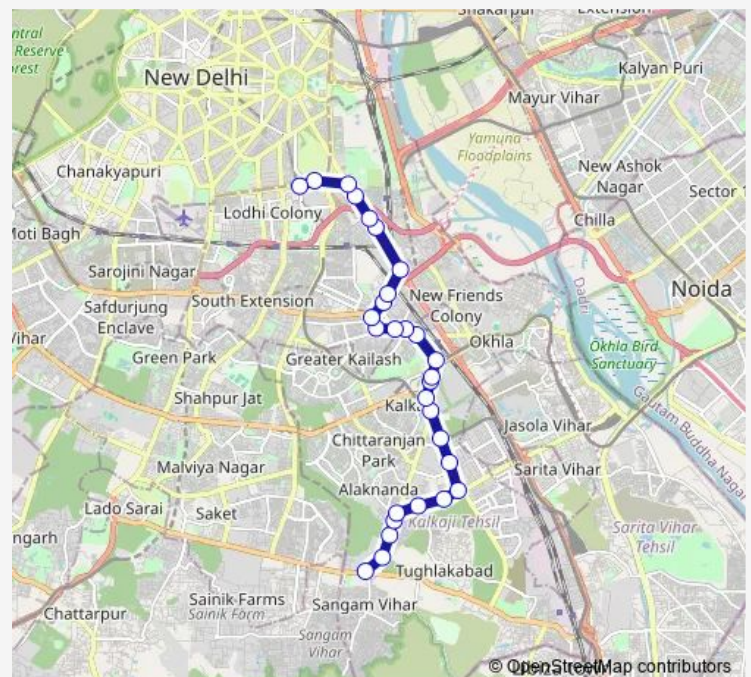

Garhi Gaon

Lajpat Nagar Crossing

PG DAV College / Sri Niwasपुरi

Route schedule

Hamdard Nagar / Sangam Vihar — Sunehari Pulla Depot / Jawahar Lal Nehru Stadium Terminal

Monday 21:30-23:00

Tuesday 21:30-23:00

Wednesday 21:30-23:00

Thursday 21:30-23:00

Friday 21:30-23:00

Saturday 21:30-23:00

Sunday 21:30-23:00

Route info

Direction: Hamdard Nagar / Sangam Vihar

Stops: 29

Trip Duration: 0 hour 51 min

411stdn

BusMaps

Nehru Nagar

Ashram (Hari Nagar)

Bhogal

Bhogal (Jungpura)

Nizamuddin Extension