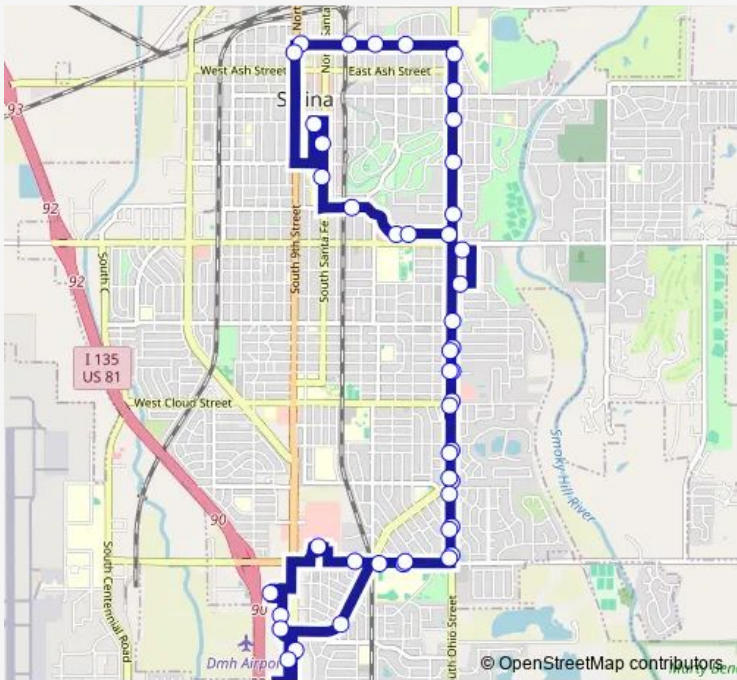

## Bus Red Peak Red PM Peak

[Go to website](#)

**Direction**  
 Walmart (2900 S. 9th) — Walmart (2900 S. 9th)  
 48 stops  
[Open route schedule](#)

- Walmart (2900 S. 9th)
- Market Place Apts (2713 Market Place)
- Belmont & Key (Fire Station)
- Magnolia & Belmont
- South High School
- 2349 S. Ohio (St. Mark Lutheran Church)
- Ohio & Nottingham (2243 S. Ohio)
- Ohio & Wayne (2075 S. Ohio)
- Parkwood Plaza (Ohio & Albert)
- Dillons (Ohio & Cloud)
- First Church of the Nazarene (Ohio & Kirwin)
- Ohio & Ellsworth (1100 E. Minneapolis)
- Comcare (Ohio & Republic)
- Church of Jesus Christ (Mcadams & Manchester)
- Faith Drive
- Ohio & Elmhurst
- Ohio & 1101 Greeley
- Ohio & 1100 Gypsum
- Dauer Truck Center (Ohio & E Iron)
- N Ohio Crosswalk (1101 Poplar)
- Elm & N Penn (721 E Elm)

Route schedule  
 Walmart (2900 S. 9th) — Walmart (2900 S. 9th)

Monday	05:58
Tuesday	05:58
Wednesday	05:58
Thursday	05:58
Friday	05:58
Saturday	—
Sunday	—

Route info  
 Direction: Walmart (2900 S. 9th)  
 Stops: 48  
 Trip Duration: 1 hour 0 min

Red Peak — Red PM Peak BusMaps

617 E Elm

Hazardous Waste (311 E Elm)

Learning Center (Elm & 8th)

Senior Center (9th & Park)

7th & Walnut

Santa Fe & Mulberry (256 S. Santa Fe)

Salina Regional Health Ctr (Entrance)

Windsor Estates (Prescott & S 3rd)

Salina Family Healthcare (Prescott & Elmore)

Mowery Clinic (Prescott & Roach)

Bike Tek (Prescott & S Ohio)

Ohio & Ellsworth (1015 E. Ellsworth)

Ohio & Kirwin (1015 E Kirwin)