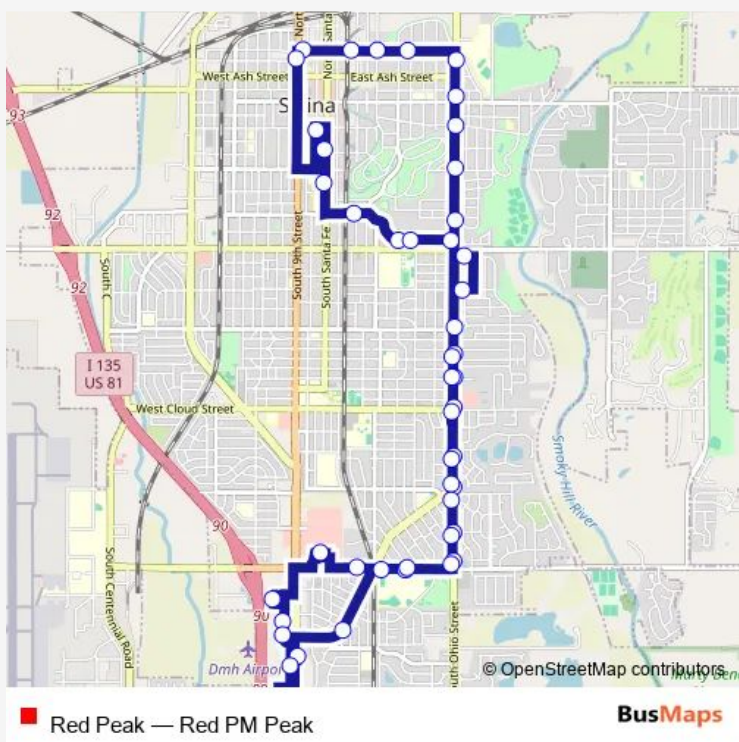

Bus Red Peak Red PM Peak

[Go to website](#)

Direction
 Walmart (2900 S. 9th) — Walmart (2900 S. 9th)
 48 stops
[Open route schedule](#)

- Walmart (2900 S. 9th)
- Market Place Apts (2713 Market Place)
- Belmont & Key (Fire Station)
- Magnolia & Belmont
- South High School
- 2349 S. Ohio (St. Mark Lutheran Church)
- Ohio & Nottingham (2243 S. Ohio)
- Ohio & Wayne (2075 S. Ohio)
- Parkwood Plaza (Ohio & Albert)
- Dillons (Ohio & Cloud)
- First Church of the Nazarene (Ohio & Kirwin)
- Ohio & Ellsworth (1100 E. Minneapolis)
- Comcare (Ohio & Republic)
- Church of Jesus Christ (Mcadams & Manchester)
- Faith Drive
- Ohio & Elmhurst
- Ohio & 1101 Greeley
- Ohio & 1100 Gypsum
- Dauer Truck Center (Ohio & E Iron)
- N Ohio Crosswalk (1101 Poplar)
- Elm & N Penn (721 E Elm)

Route schedule
 Walmart (2900 S. 9th) — Walmart (2900 S. 9th)

Monday	05:58
Tuesday	05:58
Wednesday	05:58
Thursday	05:58
Friday	05:58
Saturday	—
Sunday	—

Route info
 Direction: Walmart (2900 S. 9th)
 Stops: 48
 Trip Duration: 1 hour 0 min

Petco/Big Lots (Mid State Plaza)

Kohls (2580 S. 9th)

Goodwill (2640 Planet)

Tucson's Steakhouse (2750 S. 9th)

Walmart (2900 S. 9th)

Direction

undefined — undefined

0 stops

[Open route schedule](#)**Route schedule**

undefined — undefined

Monday	12:30
Tuesday	12:30
Wednesday	12:30
Thursday	12:30
Friday	12:30
Saturday	—
Sunday	—

Route info

Direction:

Stops: 0

Trip Duration: — min