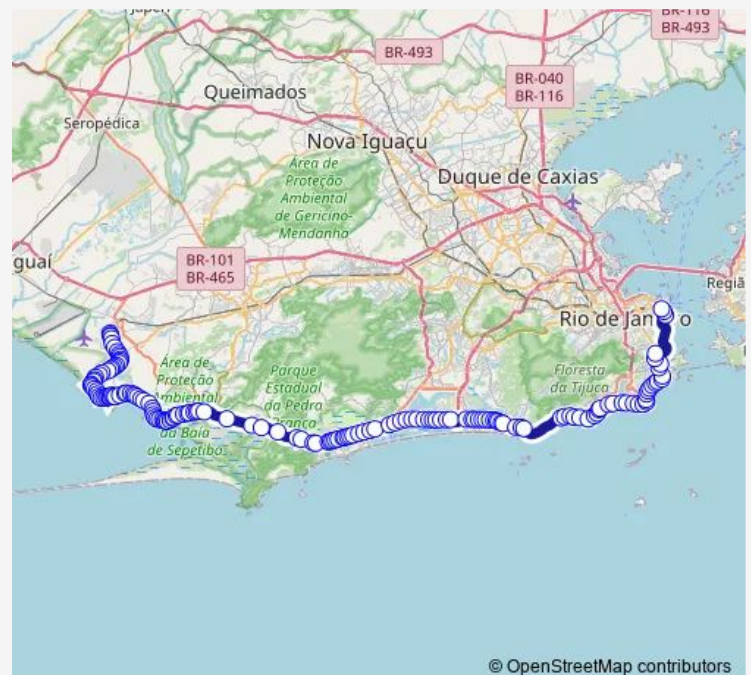

### Route schedule

Largo do Bodegão — Terminal Rodoviário Menezes  
Cortes : Plat. A

Monday	00:00
Tuesday	00:00
Wednesday	00:00
Thursday	00:00
Friday	00:00
Saturday	—
Sunday	—

### Route info

Direction: Largo do Bodegão

Stops: 154

Trip Duration: 2 hour 31 min

© OpenStreetMap contributors

Carmélia Duarte

Guilherme Lopes de Gusmão

Pescadores