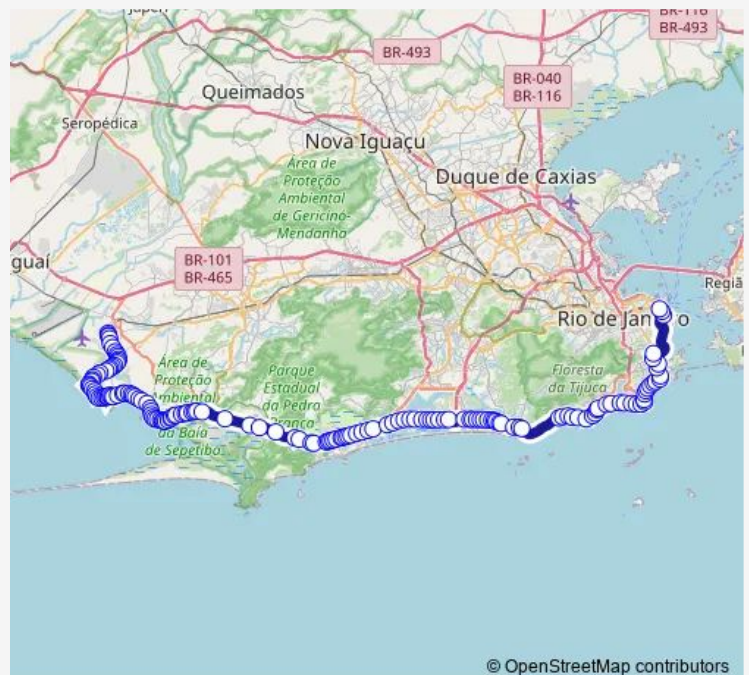

Route info

Direction: Largo do Bodegão

Stops: 154

Trip Duration: 2 hour 31 min

© OpenStreetMap contributors

Carmélia Duarte

Guilherme Lopes de Gusmão

Pescadores