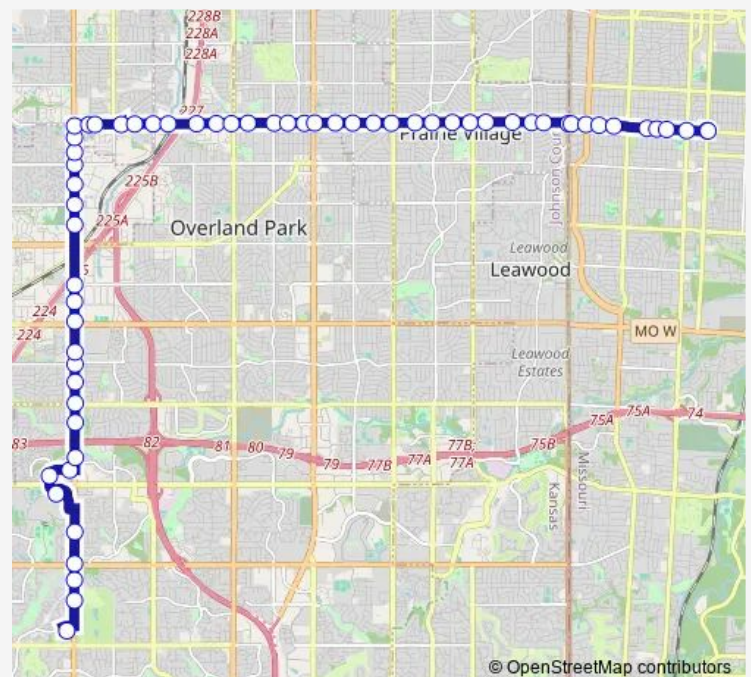

ON Quivira AT 85th ST Nb

ON Quivira AT 83rd Northbound Nearside

ON Quivira AT 81st ST Nb

ON Quivira AT 79th ST Nb

### Route schedule

KU Edwards — 75th & Troost Metrocenter

Monday 05:00-21:20

Tuesday 05:00-21:20

Wednesday 05:00-21:20

Thursday 05:00-21:20

Friday 05:00-21:20

Saturday —

### Route info

Direction: KU Edwards

Stops: 61

Trip Duration: 1 hour 0 min

■ 475 — Quivira-75th Street

ON Quivira AT 77th Northbound Nearside

ON Quivira AT 76th ST Nb

ON Quivira Road AT W 75th Northbound

## Route info

Direction: 75th &amp; Troost Metrocenter

Stops: 66

Trip Duration: 1 hour 0 min

ON W 75th ST AT Metcalf AVE Westbound Nearside

ON 75th AT Marty Wb

ON 75th AT Conser ST Wb

ON 75th AT Lowell/Robinson Westbound