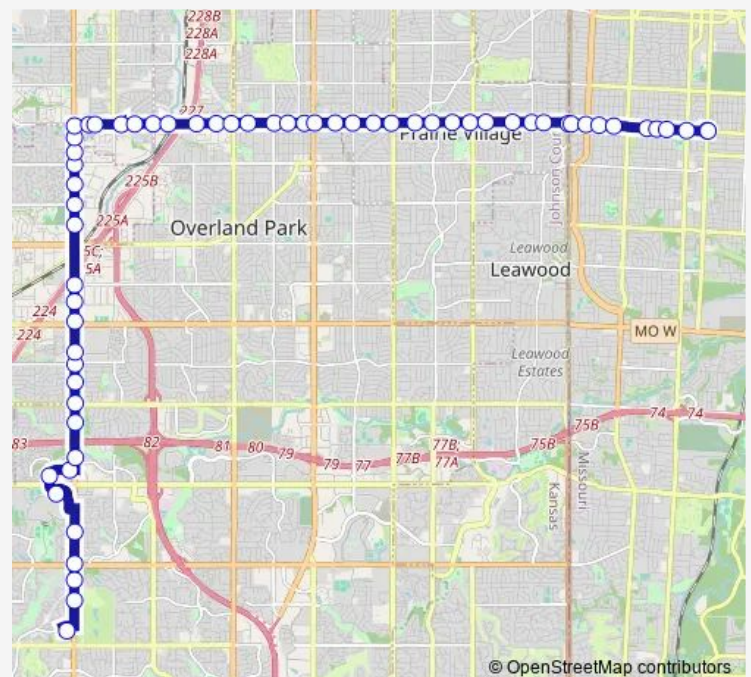

ON Quivira AT 93rd ST Northbound

ON Quivira AT 91st Nb

ON Quivira AT 85th ST Nb

ON Quivira AT 83rd Northbound Nearside

ON Quivira AT 81st ST Nb

ON Quivira AT 79th ST Nb

Route schedule

KU Edwards — 75th & Troost Metrocenter

Monday 05:00-21:20

Tuesday 05:00-21:20

Wednesday 05:00-21:20

Thursday 05:00-21:20

Friday 05:00-21:20

Saturday —

Sunday —

Route info

Direction: KU Edwards

Stops: 61

Trip Duration: 1 hour 0 min

475 — Quivira-75th Street

ON Quivira AT 77th Northbound Nearside

ON Quivira AT 76th ST Nb

ON Quivira Road AT W 75th Northbound

ON 75th AT Lucille ST Eastbound Nearside

Direction: 75th & Troost Metrocenter

Stops: 66

Trip Duration: 1 hour 1 min

ON W 75th ST AT Metcalf AVE Westbound Nearside

ON 75th AT Marty Wb

ON 75th AT Conser ST Wb

ON 75th AT Lowell/Robinson Westbound

ON 75th AT Hadley Wb