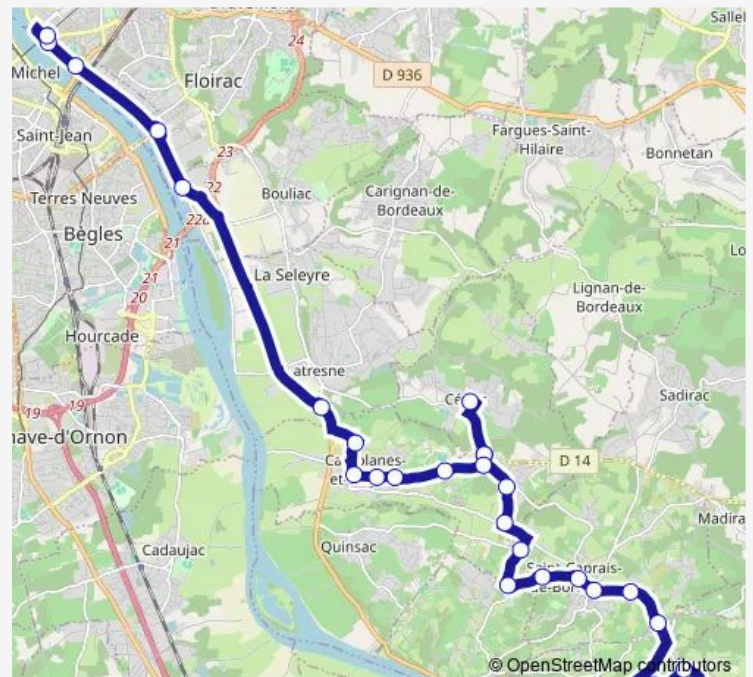

Mairie

Stade

Patagrou

Route schedule

Quai Deschamps — Chat. d'Eau

Monday	12:35-19:30
Tuesday	12:35-19:30
Wednesday	12:35-19:30
Thursday	12:35-19:30
Friday	12:35-19:30
Saturday	12:35-19:30
Sunday	18:10

Route info

Direction: Quai Deschamps

Stops: 24

Trip Duration: 0 hour 48 min

475 — Bordeaux Quai Deschamps - Tabanac

Vacher

Les Gahets

Chat. d'Eau

Direction

Chat. d'Eau — Pl. Stalingrad

26 stops

[Open route schedule](#)

Chat. d'Eau

Les Gahets

Vacher

Patagrou

Stade

Thursday 12:35-19:30

Friday 12:35-19:30

Saturday 12:35-19:30

Sunday 18:10

Route info

Direction: Quai Deschamps

Stops: 25

Trip Duration: 0 hour 46 min