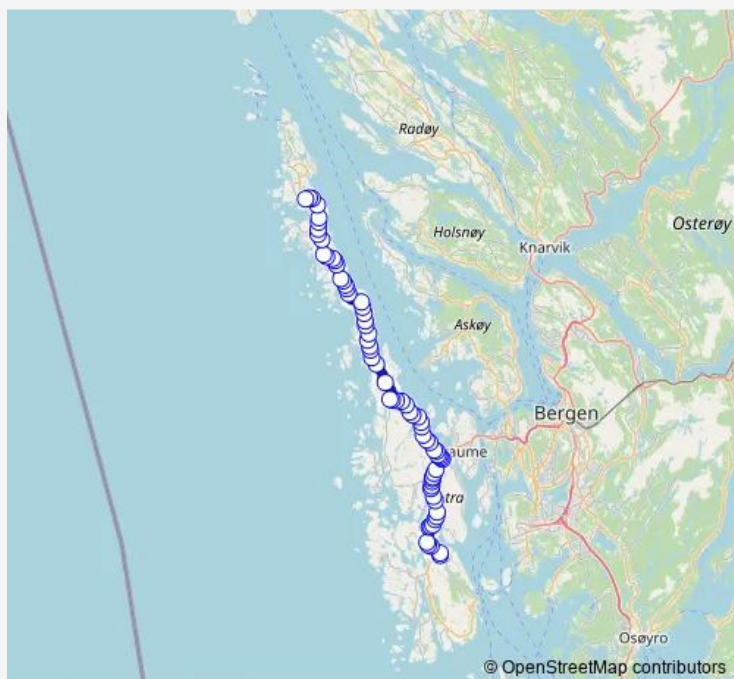

Thursday 07:10

Friday 07:10

Saturday —

Sunday —

Route info

Direction: Blomvåg terminal

Stops: 58

Trip Duration: 0 hour 56 min