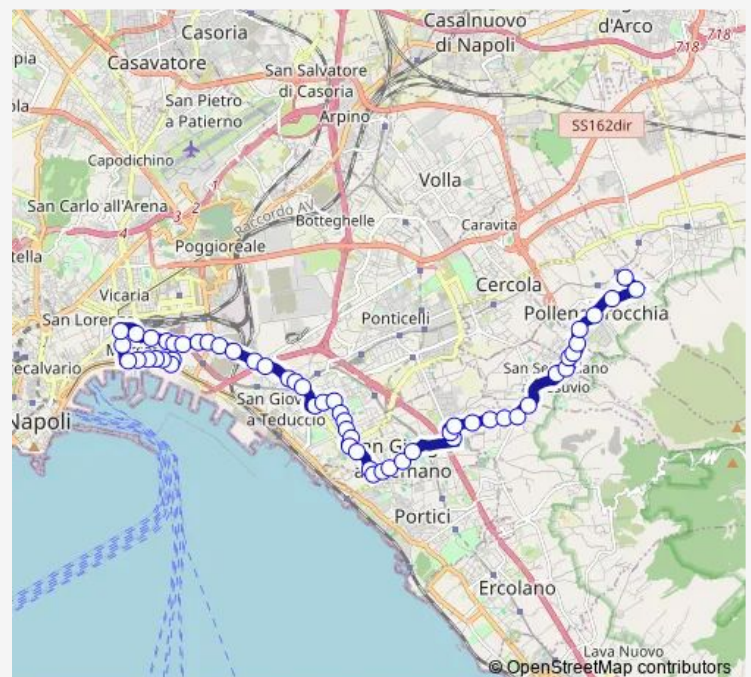

### Route info

Direction: Cavour - Istituto Case Popolari

Stops: 74

Trip Duration: 0 hour 50 min

Togliatti

Formisano

Salvator Rosa - D'Acquisto

Manzoni - Carducci