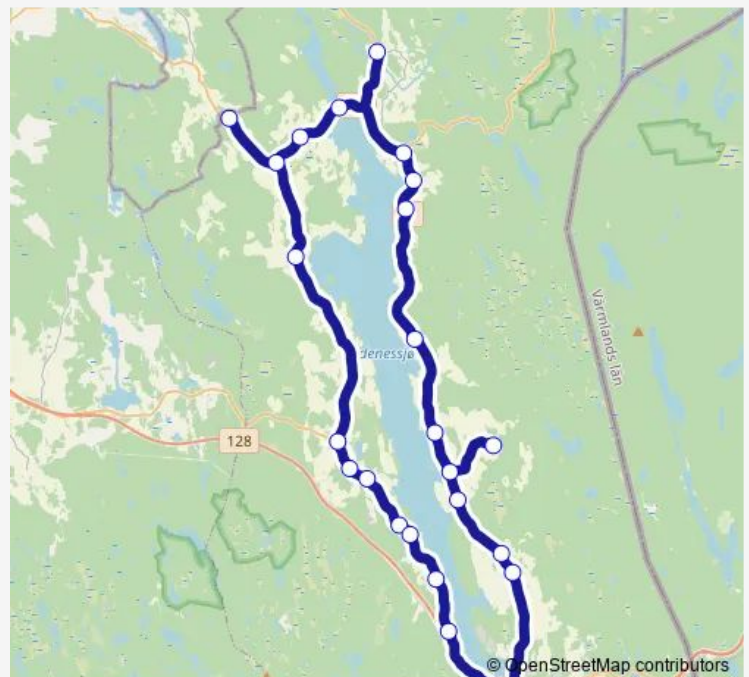

Friday 12:40-14:25

Saturday —

Sunday —

Route info

Direction: Ørje busstorg

Stops: 25

Trip Duration: 0 hour 55 min

■ 475 — Marker skole

Klund

Sukken

Spernes

Ørje busstorg

Direction

Ørje busstorg — Ørje busstorg

26 stops

[Open route schedule](#)