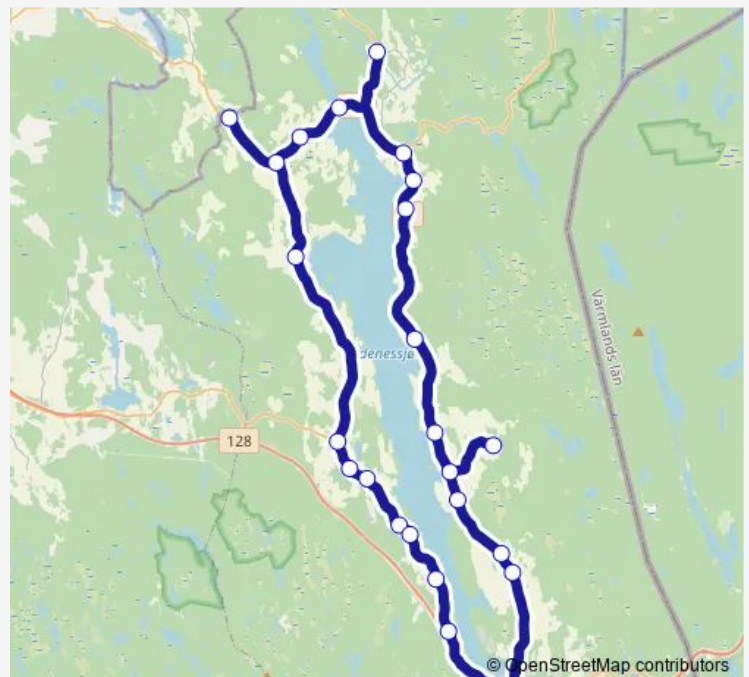

## Route schedule

Kroksund — Ørje busstorg

Monday 07:55

Tuesday 07:55

Wednesday 07:55

Thursday 07:55

Friday 07:55

Saturday —

## Route info

Direction: Kroksund

Stops: 14

Trip Duration: 0 hour 45 min

■ 475 — Marker skole