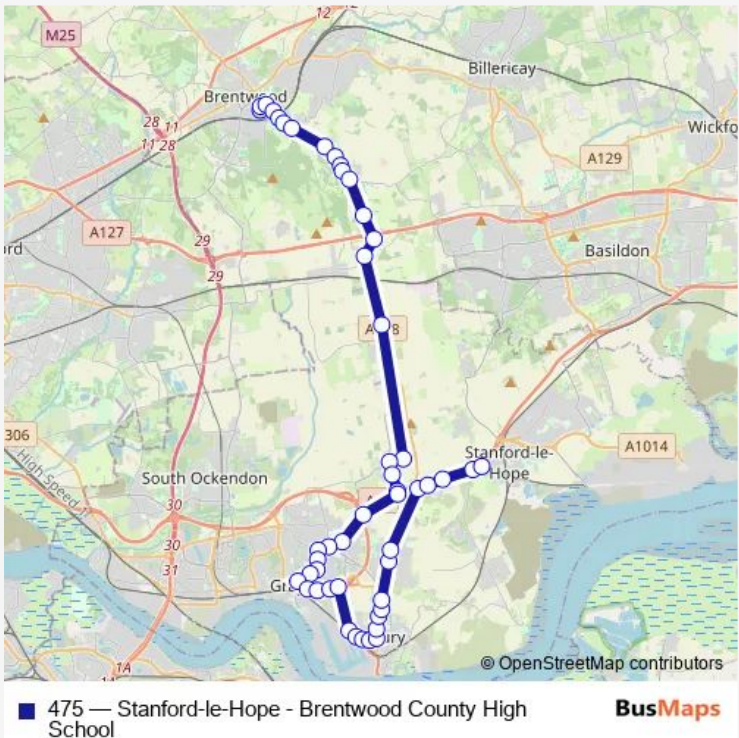

Bus 475 Stanford-le-Hope - Brentwood County High School

[Go to website](#)

Direction
 School — Rookery Corner
 49 stops
[Open route schedule](#)

- School
- The Chase
- Shenfield Common
- Hogarth Avenue
- Bridge Close
- Masons
- The Avenue
- Thorndon Park Gates
- Church
- School
- Thorndon Approach
- The Green Man
- Thorndon Country Park
- Halfway House
- Dunton Hills Farm
- Bulphan Motel
- Prince Charles Avenue
- Rectory Road Penn Close
- School Lane
- Rectory Road
- Stanford Road

Route schedule
 School — Rookery Corner

Monday	15:15
Tuesday	15:15
Wednesday	15:15
Thursday	15:15
Friday	15:15
Saturday	—
Sunday	—

Route info
 Direction: School
 Stops: 49
 Trip Duration: 0 hour 55 min

Heath Road

Stanford Road

The Oak

Tennyson Avenue

Whitehall Road

Palmers Avenue

Bradleigh Avenue

Stanley Road

Bridge Road

Sunday —

Route info

Direction: Rookery Corner

Stops: 51

Trip Duration: 1 hour 11 min

Tennyson Avenue

Piggs Corner

The Oak