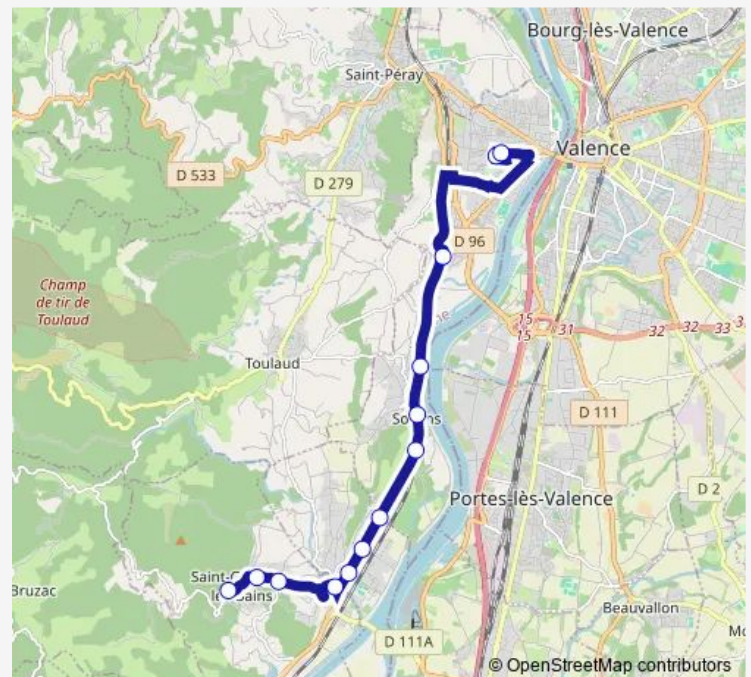

Direction

ST Georges Village — Guilhaerand Mairie

13 stops

[Open route schedule](#)

ST Georges Village

LES Chalens

Bourgea

LES Etains

Saturday —

Sunday —

Route info

Direction: ST Georges Village

Stops: 13

Trip Duration: 0 hour 34 min

475 Bus time schedules and route maps are available in an offline PDF at busmaps.com. Use the busmaps.com website to see live bus times, train schedule or subway schedule, and step-by-step directions for all public transit in Valence