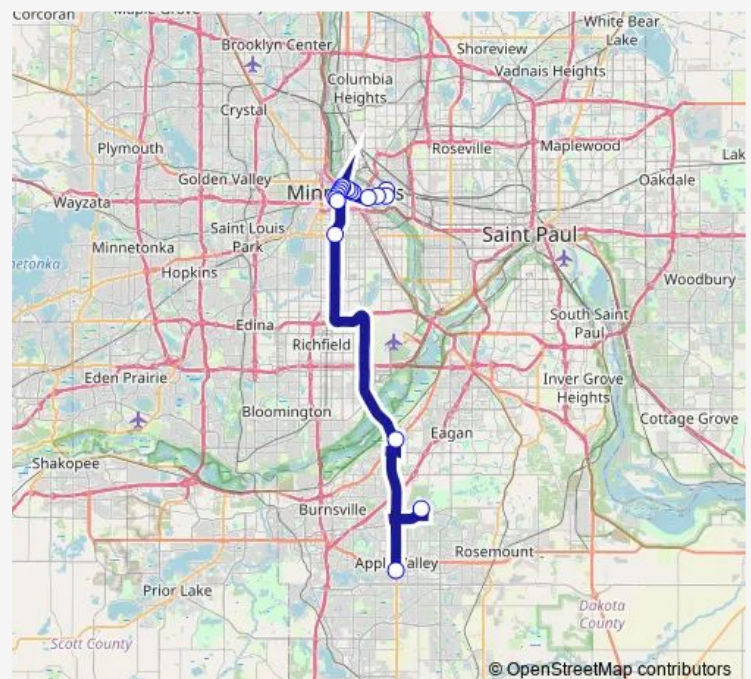

Cedar Grove Transit Station

I-35W & Lake Street Station Nb

2 Av S at 10 St S NE corner

2 Av S at 8 St S NE corner

2 Av S at 6 St S NE corner

4th St S at 2nd Ave

4th St S at 4th Ave S

4th St S at Chicago Ave S SW corner

Washington Ave & Anderson Hall

Washington Ave & Coffman Union South

Oak St SE at University Av SE SE corner

4 St SE & Ridder Arena

Route schedule

Apple Valley Transit Station Nb — 4 St SE & Ridder Arena

Monday 07:03-17:12

Tuesday 07:03-17:12

Wednesday 07:03-17:12

Thursday 07:03-17:12

Friday 07:03-17:12

Saturday —

Sunday —

Route info

Direction: Apple Valley Transit Station Nb

Stops: 14

Trip Duration: 0 hour 57 min

Direction

Oak St at 4 St / 5 St Se — Apple Valley Transit Station Sb

17 stops

[Open route schedule](#)

Oak St at 4 St / 5 St Se

Oak St SE & Washington Ave Se