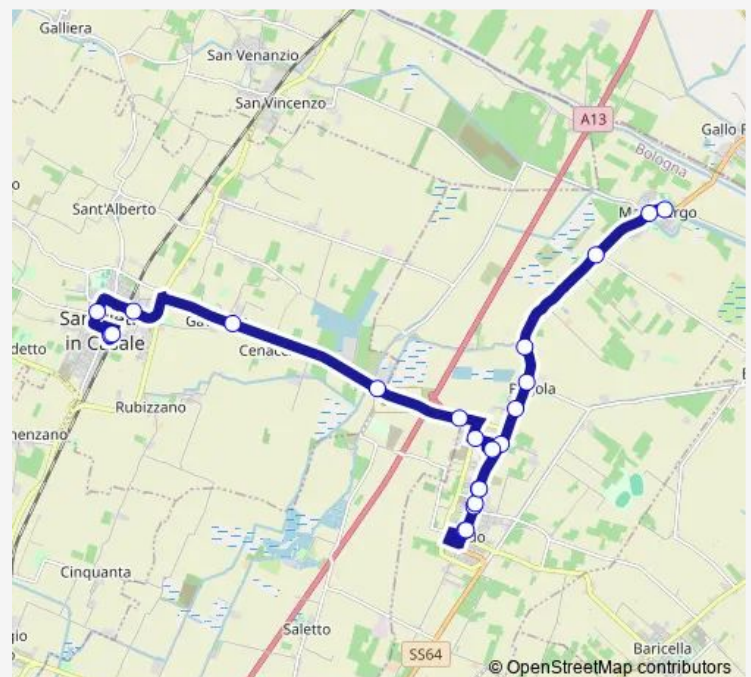

SAN Pietro IN C. Galliera Nord

SAN Pietro IN C. Ospedale

SAN Pietro IN C. Stazione

Route schedule

Malalbergo — SAN Pietro IN C. Stazione

Monday 06:42-17:58

Tuesday 06:42-17:58

Wednesday 06:42-17:58

Thursday 06:42-17:58

Friday 06:42-17:58

Saturday —

Sunday —

Route info

Direction: Malalbergo

Stops: 22

Trip Duration: 0 hour 28 min

434 — Malalbergo - Altedo - San Pietro in Casale

Direction

SAN Pietro IN C. Stazione — Altedo

11 stops

[Open route schedule](#)

SAN Pietro IN C. Stazione

SAN Pietro IN C. Ospedale

SAN Pietro IN C. Galliera Nord

Route schedule

SAN Pietro IN C. Stazione — Altedo

Monday 07:55-18:35

Tuesday 07:55-18:35

Wednesday 07:55-18:35

Thursday 07:55-18:35

Friday 07:55-18:35

Saturday —