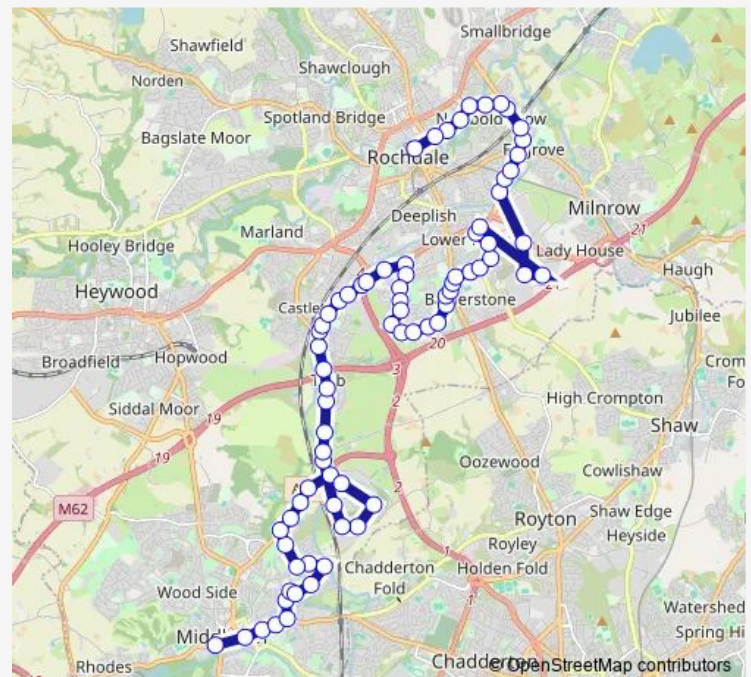

Asda Warehouse

James Watt Drive

St Peter's Church of England Primary School

Route schedule

Rochdale Interchange — Middleton Bus Station

Monday 05:50-22:05

Tuesday 05:50-22:05

Wednesday 05:50-22:05

Thursday 05:50-22:05

Friday 05:50-22:05

Saturday 05:51-22:05

Sunday 06:05-22:05

Route info

Direction: Rochdale Interchange

Stops: 77

Trip Duration: 1 hour 4 min

Direction: Middleton Bus Station

Stops: 76

Trip Duration: 1 hour 1 min

Church Avenue

Chesham Avenue

Thornham New Road

Trows Lane

Vicarage Road North