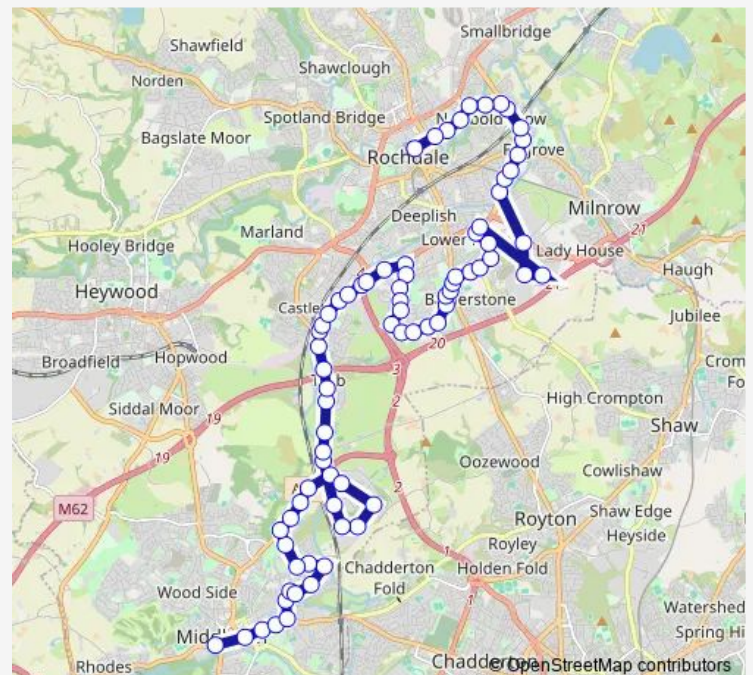

Asda Warehouse

James Watt Drive

St Peter's Church of England Primary School

Route schedule

Rochdale Interchange — Middleton Bus Station

Monday 05:50-22:05

Tuesday 05:50-22:05

Wednesday 05:50-22:05

Thursday 05:50-22:05

Friday 05:50-22:05

Saturday 05:51-22:05

Sunday 06:05-22:05

Route info

Direction: Rochdale Interchange

Stops: 77

Trip Duration: 1 hour 8 min

Direction: Middleton Bus Station

Stops: 76

Trip Duration: 1 hour 5 min

Church Avenue

Chesham Avenue

Thornham New Road

Trows Lane

Vicarage Road North