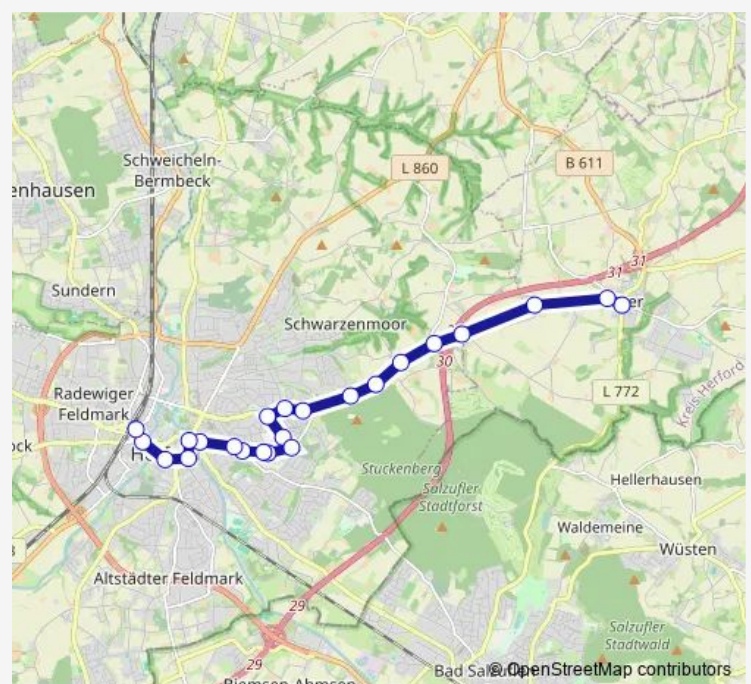

Herford, Schulzentrum Aawiesen

Route schedule

Vlo-Exter, Wendeplatz — Herford, Schulzentrum Aawiesen

Monday 07:15-07:50

Tuesday 07:15-07:50

Wednesday 07:15-07:50

Thursday 07:15-07:50

Friday 07:15-07:50

Saturday —

Sunday —

Route info

Direction: Vlo-Exter, Wendeplatz

Stops: 21

Trip Duration: 0 hour 21 min

Direction

Herford, Schulzentrum Aawiesen — Vlo-Exter, Detmolder Straße

32 stops

[Open route schedule](#)

Herford, Schulzentrum Aawiesen

Herford, Bahnhof

Herford, Gänsemarkt

Herford, Alter Markt

Herford, Johannisstraße

Herford, Lübbertor/Brücke

Friday 13:24

Saturday —

Sunday —

Route info

Direction: Herford, Schulzentrum Aawiesen

Stops: 32

Trip Duration: 0 hour 36 min

Vlo-Exter, Hollenhagen