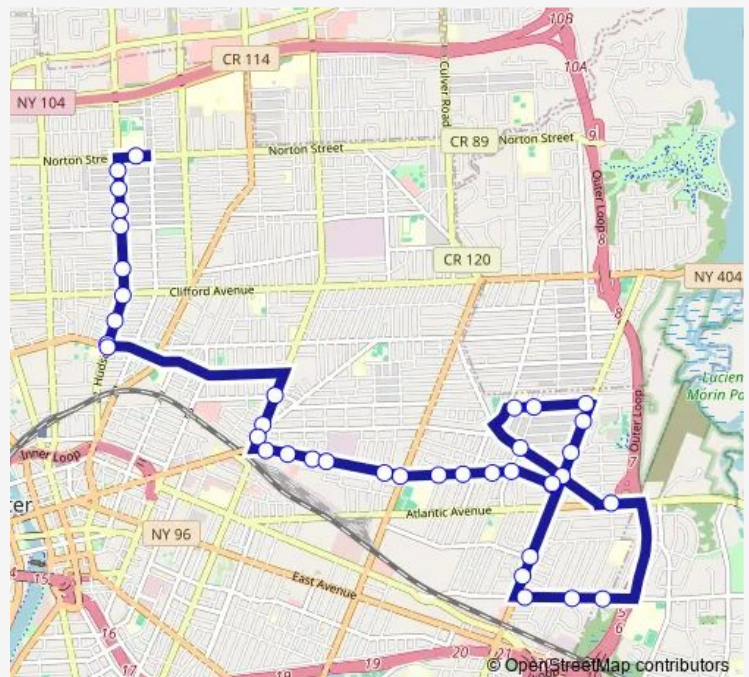

### Direction

Main & Winton — Franklin High School

37 stops

[Open route schedule](#)

- Main & Winton
- Winton & Humboldt
- Winton & Balsam
- Blossom & Winton
- Blossom & Bobrich
- Blossom & Gas Light
- Browncroft & Newcastle
- Merchants & Fairfax
- Farmington & Mildorf
- Farmington & Fairfax
- Farmington & Winton
- Winton & Dalkeith
- Winton & Royleston
- Winton & Merchants
- Main & Winton
- Main & Akron
- Main & Kansas
- Main & Durham
- Main & Packard
- Main & Culver
- Main & Arch

### Route schedule

Main & Winton — Franklin High School

Monday	06:36
Tuesday	06:36
Wednesday	06:36
Thursday	06:36
Friday	06:36
Saturday	—
Sunday	—

### Route info

Direction: Main & Winton

Stops: 37

Trip Duration: 0 hour 39 min

434 — N Winton Village/Norton

Main & Quincy

Main & Rts

Main & Beechwood