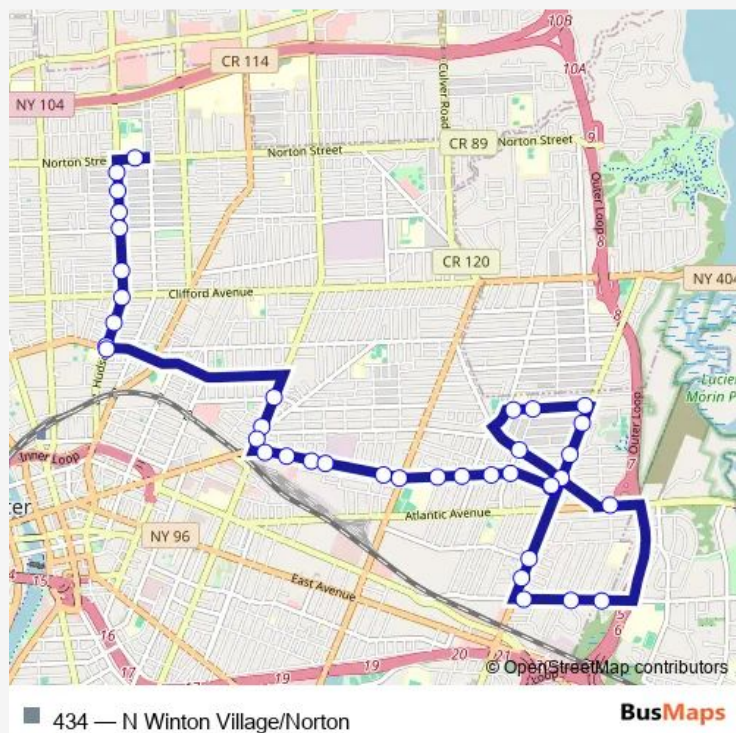

Route schedule

Main & Winton — Franklin High School

Monday	06:36
Tuesday	06:36
Wednesday	06:36
Thursday	06:36
Friday	06:36
Saturday	—
Sunday	—

Route info

Direction: Main & Winton

Stops: 37

Trip Duration: 0 hour 39 min

Main & Quincy

Main & Rts

Main & Beechwood

Main & 1154 Main

Main & Minges

Goodman & Hayward

Goodman & Webster

Goodman & Ferndale

Direction

Franklin High School — Main & Winton

38 stops

[Open route schedule](#)

Franklin High School

Hudson & Peckham

Hudson & Weaver

Hudson & Fairbanks

Stops: 38

Trip Duration: 0 hour 39 min

Winton & Balsam

Blossom & Winton

Blossom & Bobrich

Blossom & Gas Light

Browncroft & Newcastle

Merchants & Fairfax