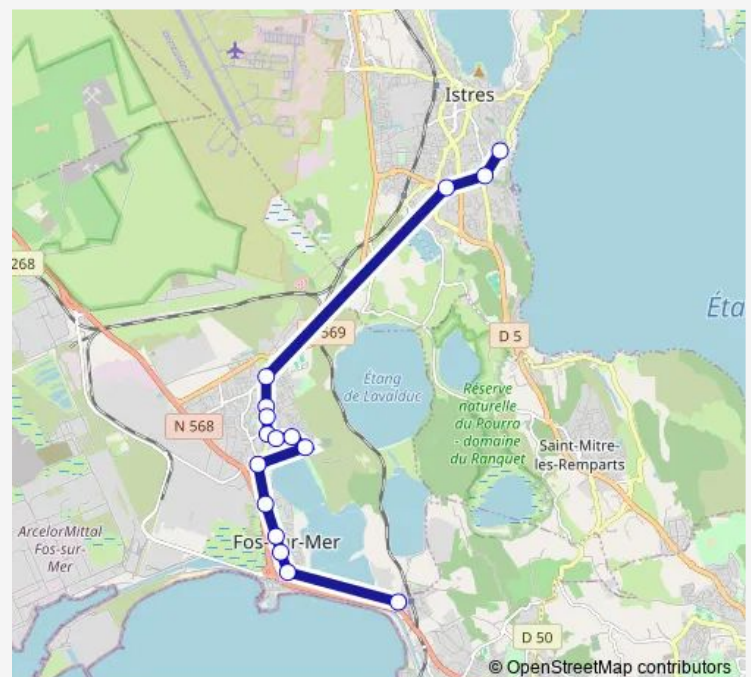

### Direction

Lycée Rimbaud — Engrenier

16 stops

[Open route schedule](#)

Lycée Rimbaud

Daudet

Les Crottes

Av Jean Perrin

### Route schedule

Lycée Rimbaud — Engrenier

Monday 12:15

Tuesday 12:15

Wednesday —

Thursday 12:15

Friday 12:15

Saturday —

### Route info

Direction: Lycée Rimbaud

Stops: 16

Trip Duration: 0 hour 32 min

434 — Circuit Engrenier - Pont du Roy - Istres

## Direction

Pont du Roy — Les Bolles

16 stops

[Open route schedule](#)

Pont du Roy

Centre Ville

La Jonquière

Malraux