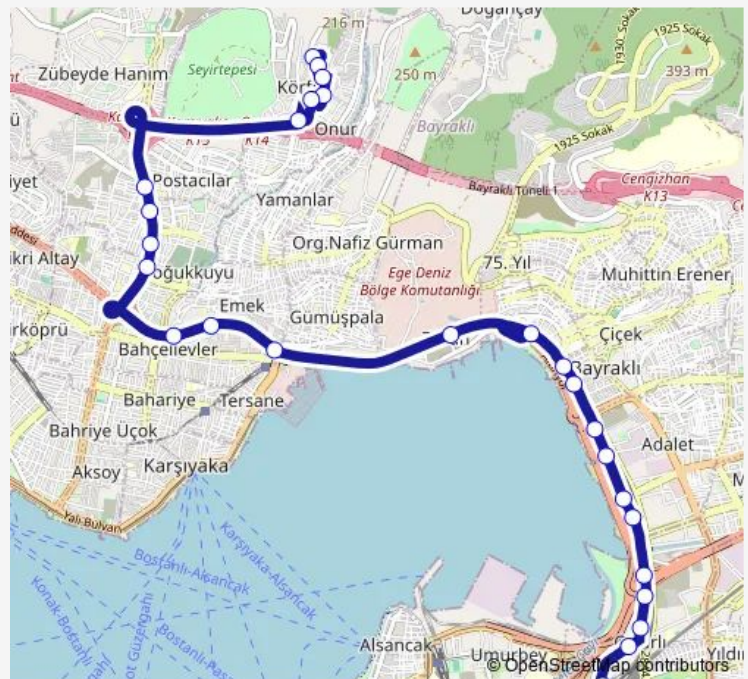

Thursday 06:10-18:45

Friday 06:10-18:45

Saturday 06:10-18:00

Sunday —

Route info

Direction: Körfez Evleri Son Durak

Stops: 26

Trip Duration: 0 hour 43 min

434 — Körfez Mahallesi - Halkapınar Metro 2

BusMaps

Zafer Payzın Kavşacı

Egem

Çınarlı Hastanesi

Altınyâğ

Halkapınar 2

Direction

Thursday 06:45-19:30

Friday 06:45-19:30

Saturday 06:45-18:45

Sunday —

Route info

Direction: Halkapınar 2

Stops: 24

Trip Duration: 0 hour 44 min