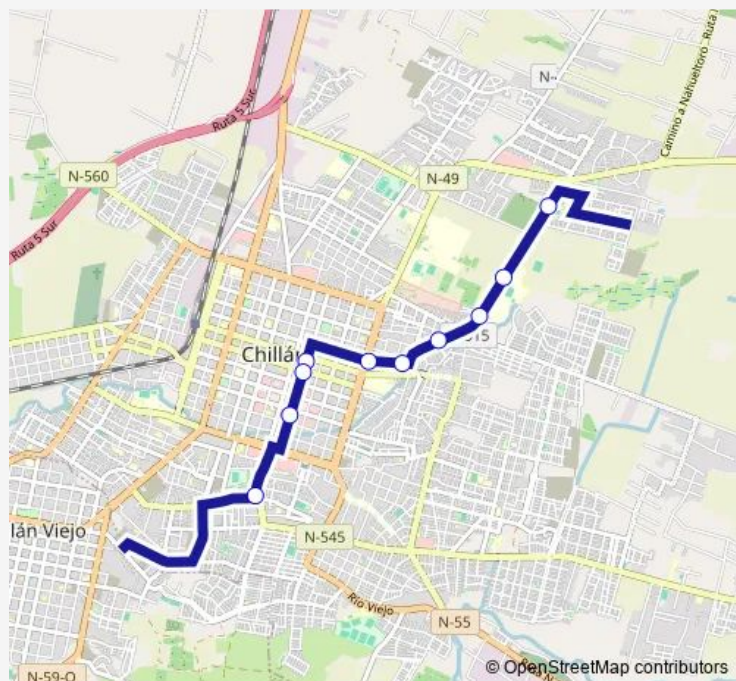

Bus C50_R Los Copihues

[Go to website](#)

Direction

Andres Bello / Chacabuco — Huambali / Rosauro Acuna

10 stops

[Open route schedule](#)

Andres Bello / Chacabuco

Andres Bello / Chacabuco

Huambali / Rosauro Acuna

Route schedule

Andres Bello / Chacabuco — Huambali / Rosauro Acuna

Monday 07:18-21:26

Tuesday 07:18-21:26

Wednesday 07:18-21:26

Thursday 07:18-21:26

Friday 07:18-21:26

Saturday 07:18-21:26

Sunday 07:18-21:26

Route info

Direction: Andres Bello / Chacabuco

Stops: 10

Trip Duration: 0 hour 16 min

C50_R — Los Copihues

C50_R Bus time schedules and route maps are available in an offline PDF at busmaps.com. Use the busmaps.com website to see live bus times, train schedule or subway schedule, and step-by-step directions for all public transit in Chillan

The schedule is provided in the local timezone. Times with "(+1)" indicate departures on the next day.

PDF file created on 2025-01-16

2024 BusMaps.com - All Rights Reserved