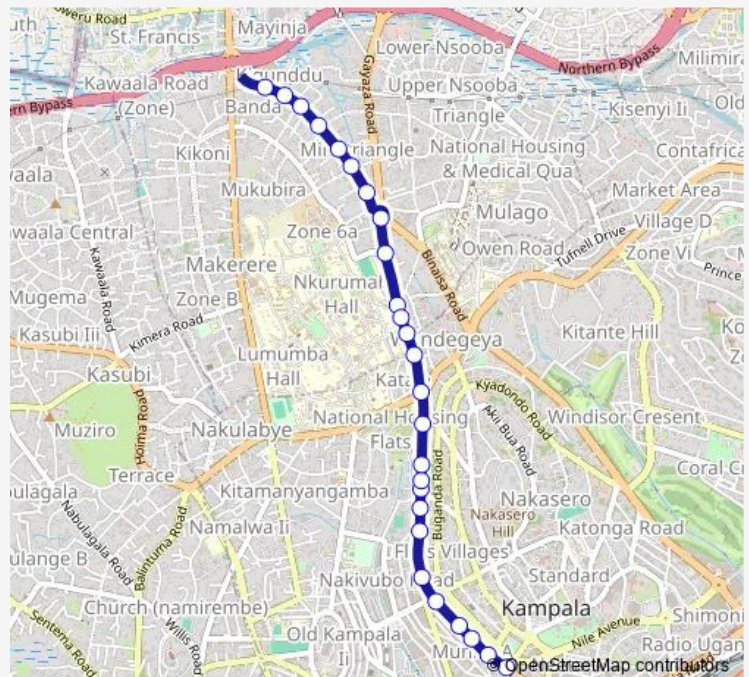

Bus Ka005 Bwaise-City Square

[Go to website](#)

Direction

Umeme Bwaise — Crane Bank - City Square

26 stops

[Open route schedule](#)

Umeme Bwaise

Advanced Junior School

Wandegeya University Plaza (Bombo Rd)

Wandegeya Fuel Station (Bombo Rd)

Wandegeya Car

Wandegeya Police Station - Roundabout

Ymca

Bible House (Bombo Rd)

City Oil Petro Station (Bombo Rd)

Petro Fuel Station (Bombo Rd)

Thursday 06:30-19:00

Friday 06:30-19:00

Saturday 06:30-19:00

Sunday 06:30-19:00

Route info

Direction: Umeme Bwaise

Stops: 26

Trip Duration: 0 hour 44 min

■ Ka005 — Bwaise-City Square

Fido Dido (Kampala Rd)

Youma Buildin (Kampala Rd)

Shell Capotal

City Square

Crane Bank - City Square

Ka005 Bus time schedules and route maps are available in an offline PDF at busmaps.com. Use the busmaps.com website to see live bus times, train schedule or subway schedule, and step-by-step directions for all public transit in Kampala