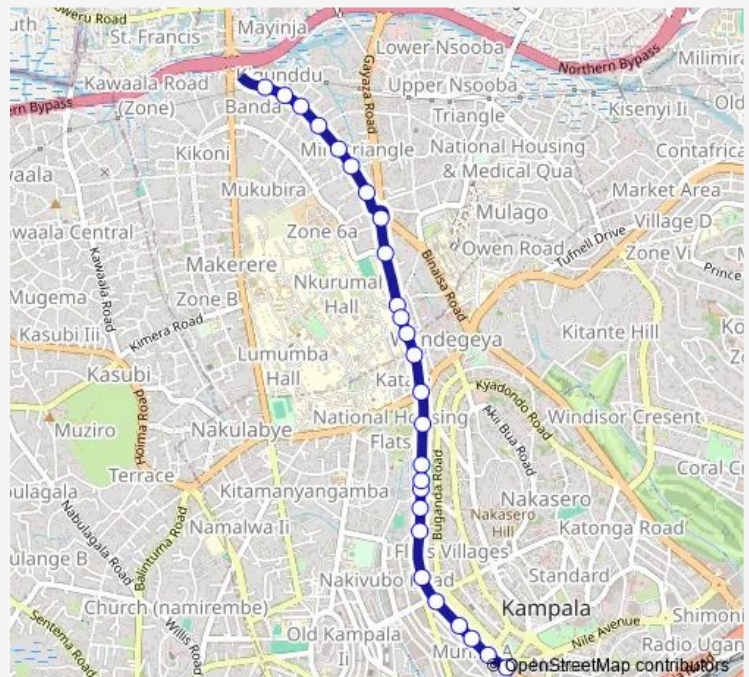

### Direction

Umeme Bwaise — Crane Bank - City Square

26 stops

[Open route schedule](#)

Umeme Bwaise

Advanced Junior School

Zainab Baby School

Church Rd

### Route schedule

Umeme Bwaise — Crane Bank - City Square

Monday 06:30-19:00

Tuesday 06:30-19:00

Wednesday 06:30-19:00

Thursday 06:30-19:00

Friday 06:30-19:00

Saturday 06:30-19:00

### Route info

Direction: Umeme Bwaise

Stops: 26

Trip Duration: 0 hour 44 min

KA005 — Bwaise-City Square

Fido Dido (Kampala Rd)

Youma Buildin (Kampala Rd)

Shell Capotal