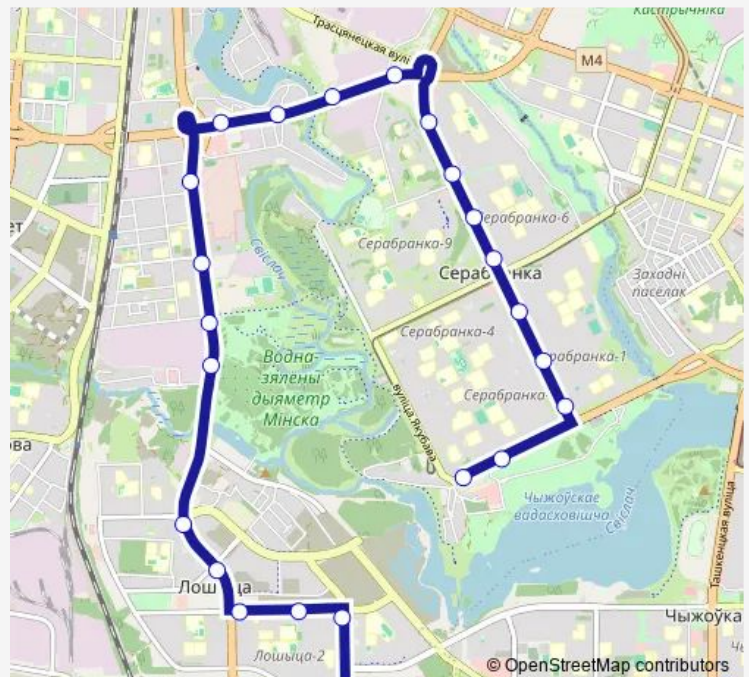

### Route schedule

ДС Серебрянка — ДС Лошица-2

Monday	05:12-00:19 <sup>+1</sup>
Tuesday	05:12-00:19 <sup>+1</sup>
Wednesday	05:12-00:19 <sup>+1</sup>
Thursday	05:12-00:19 <sup>+1</sup>
Friday	05:12-00:19 <sup>+1</sup>
Saturday	05:32-00:03 <sup>+1</sup>
Sunday	05:32-00:03 <sup>+1</sup>

### Route info

Direction: ДС Серебрянка

Stops: 23

Trip Duration: 0 hour 51 min

■ 24

BusMaps

Лошица-9

ДС Лошица-2