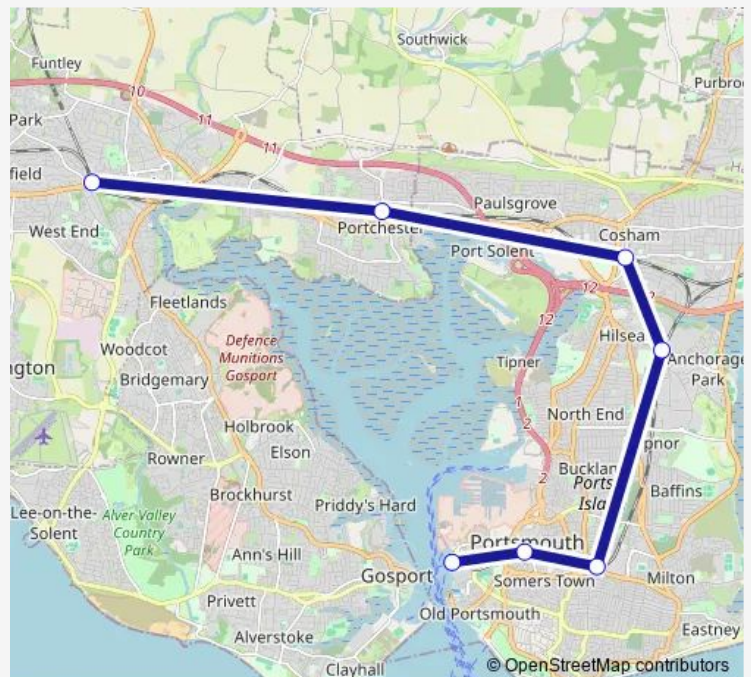

Rail Sw:Frm->Pmh SW train service from FRM to Pmh

[Go to website](#)

Direction

Fareham — Portsmouth Harbour

7 stops

[Open route schedule](#)

Fareham

Portchester

Cosham

Hilsea

Fratton

Portsmouth & Southsea

Portsmouth Harbour

Route schedule

Fareham — Portsmouth Harbour

Monday	06:48
Tuesday	06:48
Wednesday	06:48
Thursday	06:48
Friday	06:48
Saturday	—
Sunday	07:24-09:50

Route info

Direction: Fareham

Stops: 7

Trip Duration: 0 hour 47 min

■ Sw:Frm->Pmh — SW train service from FRM to Pmh

Sw:Frm->Pmh Rail time schedules and route maps are available in an offline PDF at busmaps.com. Use the busmaps.com website to see live bus times, train schedule or subway schedule, and step-by-step directions for all public transit in Portsmouth