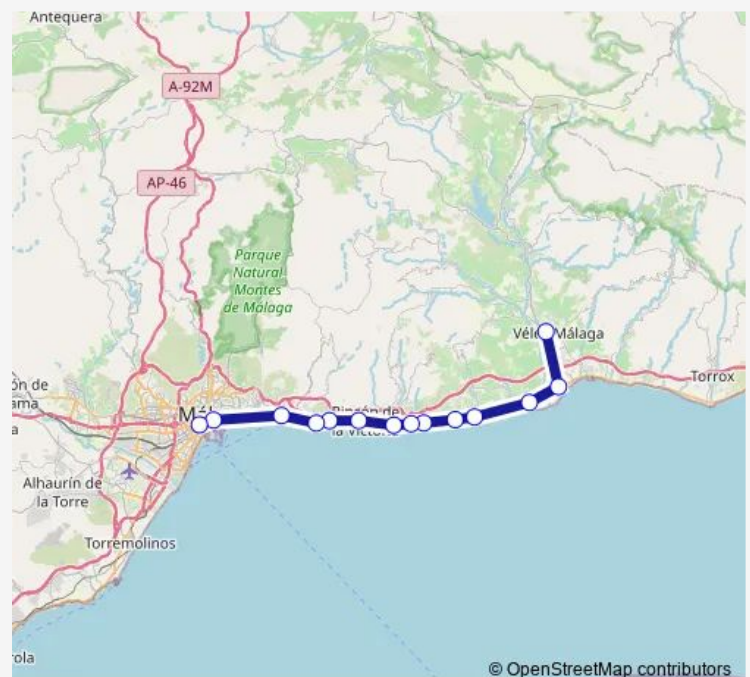

Wednesday 06:00-22:15

Thursday 06:00-22:15

Friday 06:00-22:15

Saturday 06:30-22:15

Sunday 07:15-22:15

Route info

Direction: Velez Malaga

Stops: 14

Trip Duration: 1 hour 20 min

■ ALSA - Vel-Mal — Velez Malaga - Malaga

BusMaps

Direction

Velez Malaga — Teatinos Univ. Malaga

7 stops

[Open route schedule](#)

Velez Malaga

Torre Del Mar

El Palo

Puerto Malaga

Malaga

Universitario Malaga

Teatinos Univ. Malaga

Route schedule

Velez Malaga — Teatinos Univ. Malaga