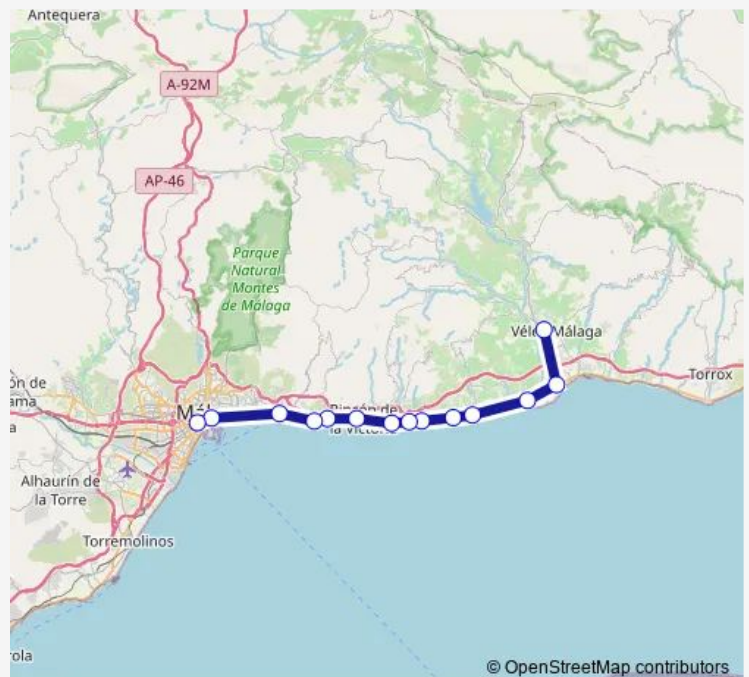

Puerto Malaga

Malaga

**Route schedule**

Velez Malaga — Malaga

Monday 06:00-22:15

Tuesday 06:00-22:15

Wednesday 06:00-22:15

Thursday 06:00-22:15

Friday 06:00-22:15

Saturday 06:30-22:15

Sunday 07:15-22:15

**Route info**

Direction: Velez Malaga

Stops: 14

Trip Duration: 1 hour 20 min

**Direction**

Velez Malaga — Teatinos Univ. Malaga

7 stops

[Open route schedule](#)

Velez Malaga

Torre Del Mar

El Palo

Puerto Malaga

Malaga