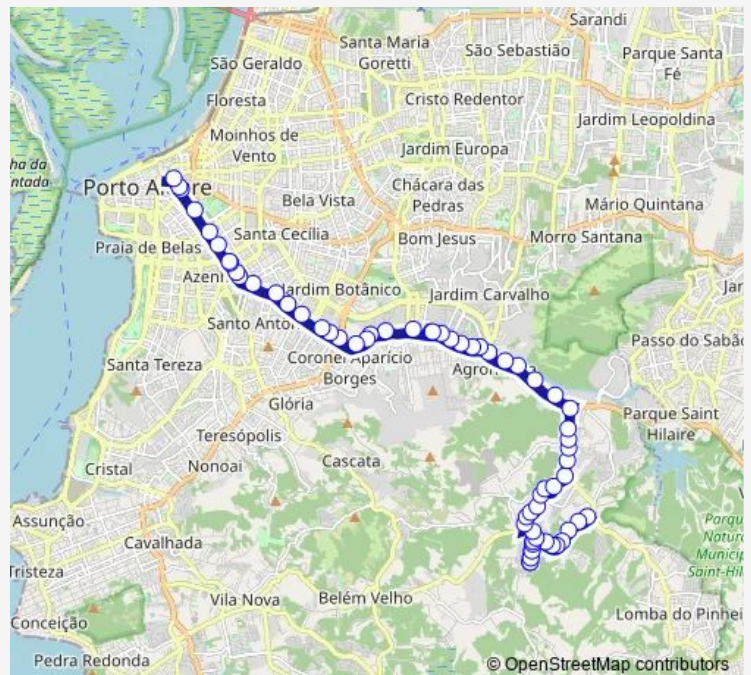

Monday 17:25-18:35

Tuesday 17:25-18:35

Wednesday 17:25-18:35

Thursday 17:25-18:35

Friday 17:25-18:35

Saturday —

Sunday —

Route info

Direction: Borges DE Medeiros DF 1210 EF Caixa Econômica

Stops: 71

Trip Duration: 0 hour 57 min

Bento Goncalves 1515

Bento Goncalves 1781

Bento Goncalves 2199

Bento Goncalves 2447

Bento Goncalves 2673