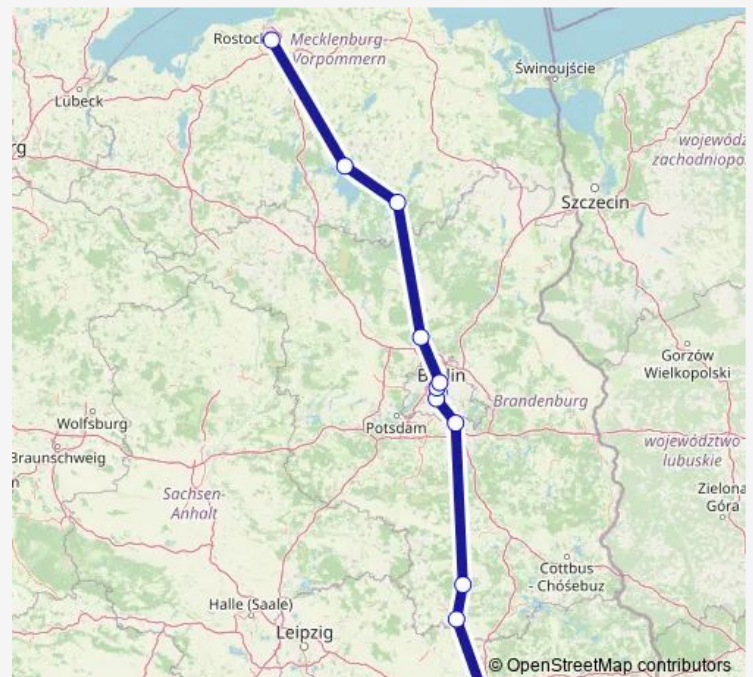

Halle(Saale)Hbf

Erfurt Hbf

Würzburg Hbf

Nürnberg Hbf

Regensburg Hbf

Straubing

Plattling

Passau Hbf

Sunday 20:21-22:28

Route info

Direction: Rostock Hauptbahnhof

Stops: 18

Trip Duration: 12 hour 1 min

Direction

Chemnitz, Hauptbahnhof — Rostock Hauptbahnhof

11 stops