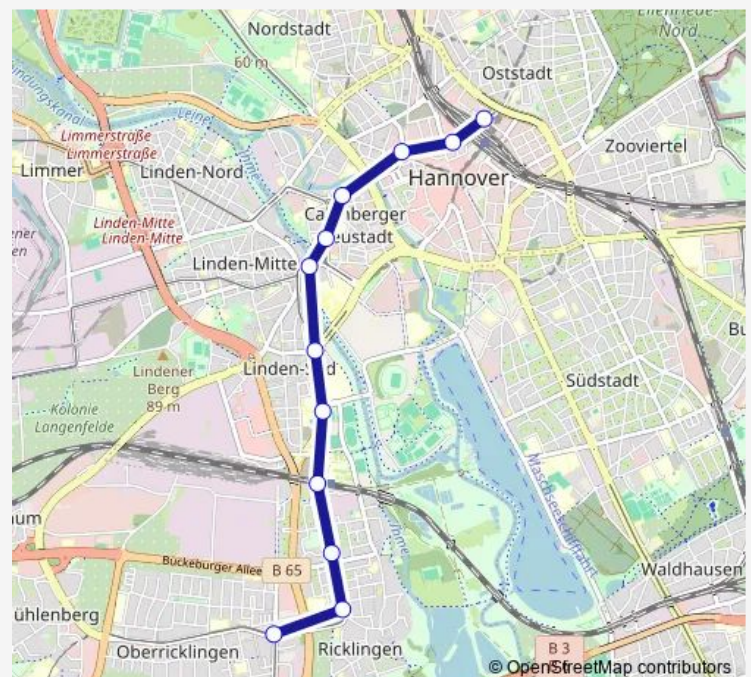

Suburban Railway 17

[Go to website](#)

Direction

Hannover Wallensteinstraße — Hannover Glocksee

9 stops

[Open route schedule](#)

Hannover Wallensteinstraße

Hannover Beekestraße

Hannover Wallensteinstraße — Hannover Glocksee

Monday 20:36-20:56

Tuesday 18:58-20:56

Wednesday 20:36-20:56

Thursday 20:36-20:56

Friday 20:36-20:56

Saturday 18:58-19:18

Sunday 17:46-18:16

Route info

Direction: Hannover Wallensteinstraße

Stops: 9

Trip Duration: 0 hour 14 min

Direction

Hannover Wallensteinstraße — Hannover Hauptbahnhof/Zob

12 stops

[Open route schedule](#)

Saturday 11:58

Sunday —

Route info

Direction: Hannover Glocksee

Stops: 5

Trip Duration: 0 hour 7 min

Direction

Hannover Hauptbahnhof/Zob — Hannover Glocksee