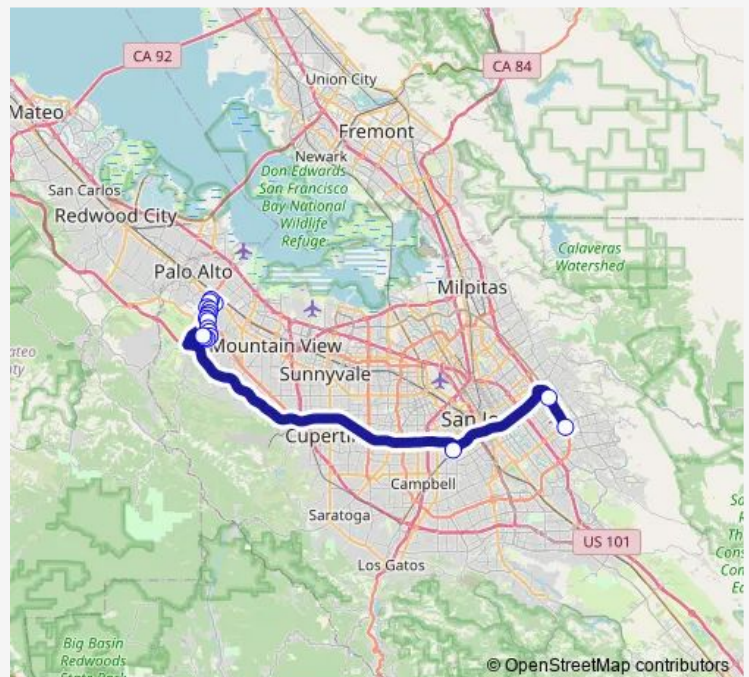

Capitol & Story

Eastridge Transit Center (Bay 1)

Route schedule

Hansen & Page Mill — Eastridge Transit Center (Bay 1)

Monday 14:41-17:05

Tuesday 14:41-17:05

Wednesday 14:41-17:05

Thursday 14:41-17:05

Friday 14:41-17:05

Saturday —

Sunday —

Route info

Direction: Hansen & Page Mill

Stops: 20

Trip Duration: 1 hour 4 min

■ Express 103 — Eastridge - Stanford Research Park

Direction

Eastridge Transit Center (Bay 1) — Hansen & Page Mill

22 stops

[Open route schedule](#)

Eastridge Transit Center (Bay 1)

Capitol & Story

Fruitdale & Southwest

Deer Creek & Mid Deer Creek

Hansen & Curve

Hansen & Page Mill

Route schedule

Eastridge Transit Center (Bay 1) — Hansen & Page Mill

Monday 04:56-07:12

Tuesday 04:56-07:12

Wednesday 04:56-07:12

Thursday 04:56-07:12