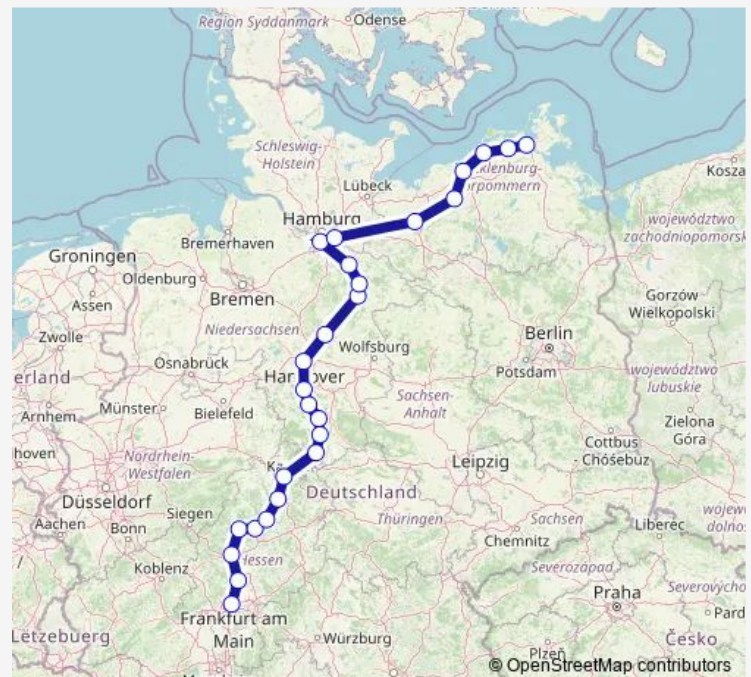

Elze(Han)

Hannover Hbf

Celle

Uelzen

Bad Bevensen

Lüneburg

Hamburg-Harburg

Hamburg-Bergedorf

Schwerin Hbf

### Route schedule

Frankfurt(Main)Hbf — Stralsund Hbf

Monday 03:44-07:59

Tuesday 06:23

Wednesday 06:23

Thursday 06:23-03:44

Friday 06:23

Saturday 07:59

### Route info

Direction: Frankfurt(Main)Hbf

Stops: 26

Trip Duration: 8 hour 45 min

ICE 1676

Bützow

Rostock Hbf

Ribnitz-Damgarten West