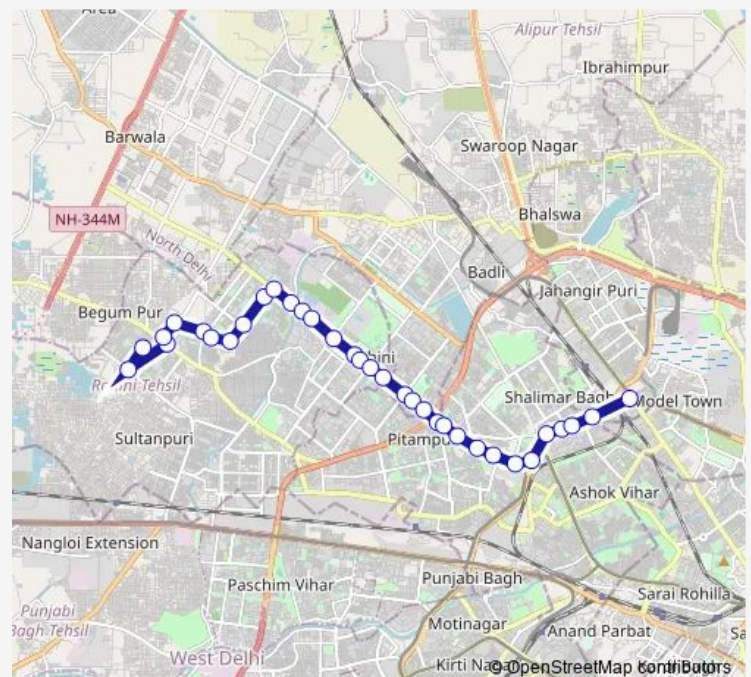

### Route schedule

Rohini Sec 22 Terminal — Azadpur Terminal

Monday 07:30-22:00

Tuesday 07:30-22:00

Wednesday 07:30-22:00

Thursday 07:30-22:00

Friday 07:30-22:00

Saturday 07:30-22:00

### Route info

Direction: Rohini Sec 22 Terminal

Stops: 34

Trip Duration: 1 hour 0 min

102adown

Madhuvan Chowk

Madhuban Chowk Pitampura Metro Stn

Pitampura JD Block