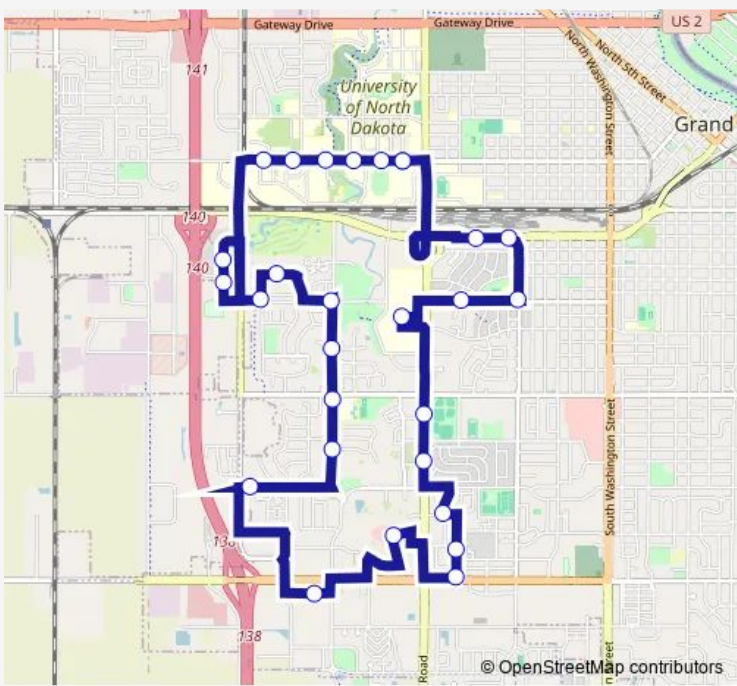

## Bus Route 8

[Go to website](#)

**Direction**  
 Memorial Union — Memorial Union

28 stops

[Open route schedule](#)

- Memorial Union
- Altru Business Center
- Dakota Boy's Ranch
- S 20th St & 11th Ave
- S 24th St & 11th Ave
- Altru Main Campus
- 19th & Columbia
- 22nd & Columbia
- S 26th St & 26th Ave
- Post Office
- S 25th St & 32nd Ave
- Columbia Mall
- Target
- Linden Place
- Primrose & 34th St
- Century School Sb
- S 34th St & Baron Blvd
- S 34th St & 11th Ave
- Garden View Drive
- S 40th St & 11th Ave
- The Verge

Route schedule  
 Memorial Union — Memorial Union

Monday	06:22-16:50
Tuesday	06:22-16:50
Wednesday	06:22-16:50
Thursday	06:22-16:50
Friday	06:22-16:50
Saturday	07:50-16:50
Sunday	—

Route info

Direction: Memorial Union

Stops: 28

Trip Duration: 0 hour 55 min

Alerus Center

Odegard Hall

University Place

Chester Fritz Auditorium

Johnstone/Gamble

Chester Fritz Library