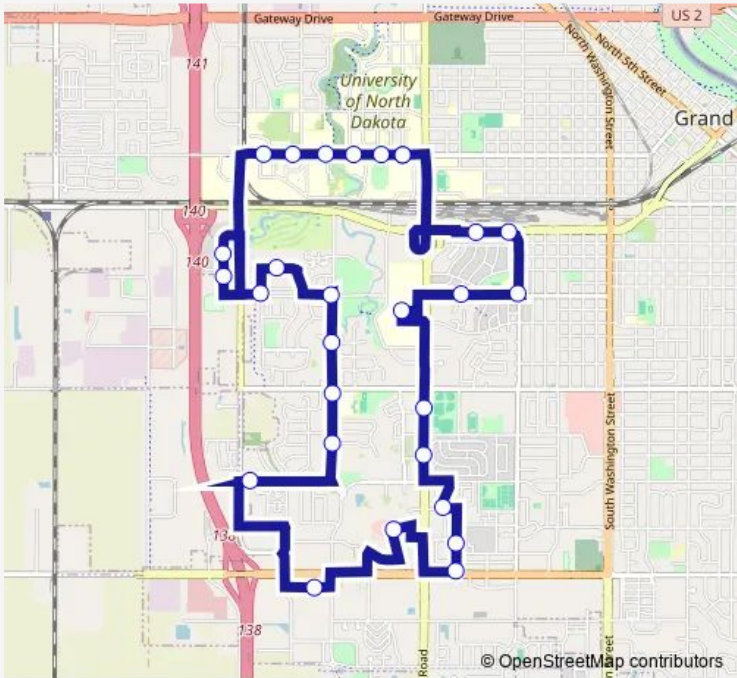

## Bus Route 8

[Go to website](#)

**Direction**  
 Memorial Union — Memorial Union

28 stops

[Open route schedule](#)

- Memorial Union
- Altru Business Center
- Dakota Boy's Ranch
- S 20th St & 11th Ave
- S 24th St & 11th Ave
- Altru Main Campus
- 19th & Columbia
- 22nd & Columbia
- S 26th St & 26th Ave
- Post Office
- S 25th St & 32nd Ave
- Columbia Mall
- Target
- Linden Place
- Primrose & 34th St
- Century School Sb
- S 34th St & Baron Blvd
- S 34th St & 11th Ave
- Garden View Drive
- S 40th St & 11th Ave
- The Verge

Route schedule  
 Memorial Union — Memorial Union

Monday	06:22-16:50
Tuesday	06:22-16:50
Wednesday	06:22-16:50
Thursday	06:22-16:50
Friday	06:22-16:50
Saturday	07:50-16:50
Sunday	—

Route info

Direction: Memorial Union

Stops: 28

Trip Duration: 0 hour 55 min

Route 8 BusMaps

Alerus Center

Odegard Hall

University Place

Chester Fritz Auditorium

Johnstone/Gamble