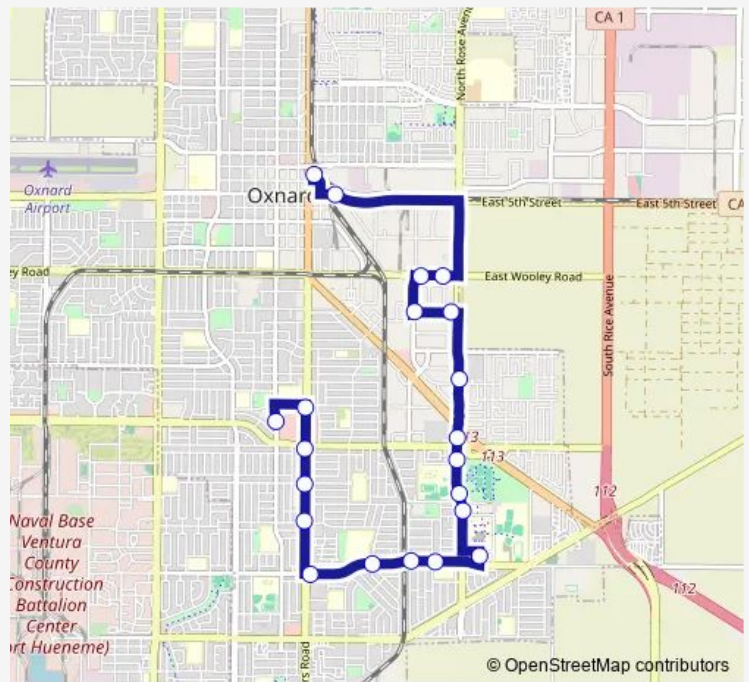

**Bus Route 8**

[Go to website](#)

**Direction**  
 C St Transfer Ctr — Otc

21 stops

[Open route schedule](#)

- C St Transfer Ctr
- Saviors & Laurel
- Saviors & Channel Isl
- Saviors & Bryce Canyon
- Saviors & Yucca
- Bard & Saviers (Eastbound)
- Bard & San Juan (Eastbound)
- Bard & Terrace (Eastbound)
- Bard & Anchorage (Eastbound)
- Oxnard College (LOT B)
- Rose & North Campus (Northbound)
- Rose & Gary (College Park)
- Rose & Raiders (Northbound)
- Rose & Channel Isl (Northbound)
- Rose & Ives
- Westar & Rose (Westbound)
- Westar & Pacific (Westbound)
- Wooley & Pacific
- Wooley & Telstar (Eastbound)
- 5th & Old Amtrak
- Otc

**Route schedule**  
 C St Transfer Ctr — Otc

Monday	06:35-19:30
Tuesday	06:35-19:30
Wednesday	06:35-19:30
Thursday	06:35-19:30
Friday	06:35-19:30
Saturday	08:20-19:20
Sunday	08:20-19:20

**Route info**  
 Direction: C St Transfer Ctr  
 Stops: 21  
 Trip Duration: 0 hour 29 min

Route 8

**Direction**

Otc — C St Transfer Ctr

19 stops

[Open route schedule](#)

Otc

5th &amp; Mount. View

Wooley &amp; Telstar

## Route info

Direction: Otc

Stops: 19

Trip Duration: 0 hour 27 min

Route 8 Bus time schedules and route maps are available in an offline PDF at [busmaps.com](http://busmaps.com). Use the [busmaps.com](http://busmaps.com) website to see live bus times, train schedule or subway schedule, and step-by-step directions for all public transit in Ventura