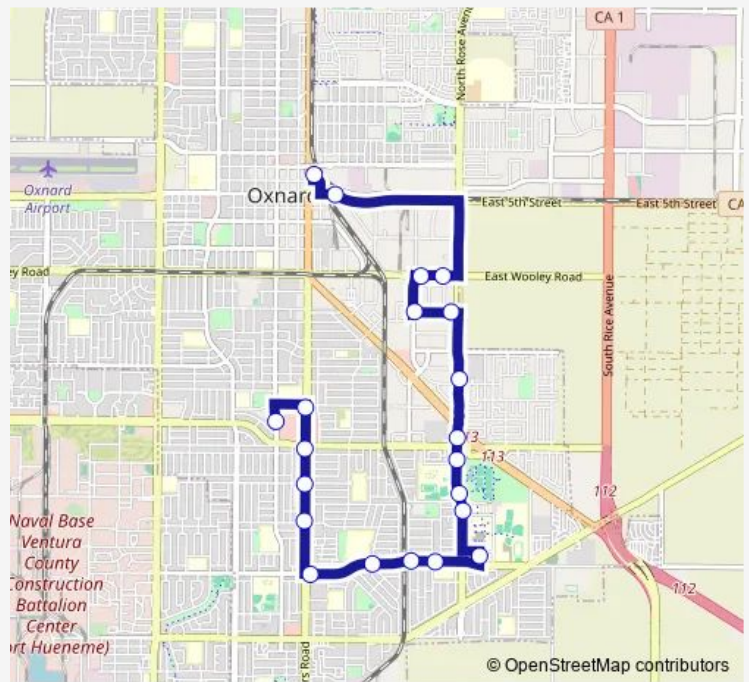

## Bus Route 8

[Go to website](#)

**Direction**  
 C St Transfer Ctr — Otc

21 stops

[Open route schedule](#)

- C St Transfer Ctr
- Saviors & Laurel
- Saviors & Channel Isl
- Saviors & Bryce Canyon
- Saviors & Yucca
- Bard & Saviers (Eastbound)
- Bard & San Juan (Eastbound)
- Bard & Terrace (Eastbound)
- Bard & Anchorage (Eastbound)
- Oxnard College (LOT B)
- Rose & North Campus (Northbound)
- Rose & Gary (College Park)
- Rose & Raiders (Northbound)
- Rose & Channel Isl (Northbound)
- Rose & Ives
- Westar & Rose (Westbound)
- Westar & Pacific (Westbound)
- Wooley & Pacific
- Wooley & Telstar (Eastbound)
- 5th & Old Amtrak
- Otc

### Route schedule

C St Transfer Ctr — Otc

Monday	06:35-19:30
Tuesday	06:35-19:30
Wednesday	06:35-19:30
Thursday	06:35-19:30
Friday	06:35-19:30
Saturday	08:20-19:20
Sunday	08:20-19:20

**Route info**

Direction: C St Transfer Ctr

Stops: 21

Trip Duration: 0 hour 30 min

**Direction**

Otc — C St Transfer Ctr

19 stops

[Open route schedule](#)

Otc

5th &amp; Mount. View

## Route info

Direction: Otc

Stops: 19

Trip Duration: 0 hour 26 min

Route 8 Bus time schedules and route maps are available in an offline PDF at [busmaps.com](http://busmaps.com). Use the [busmaps.com](http://busmaps.com) website to see live bus times, train schedule or subway schedule, and step-by-step directions for all public transit in Ventura