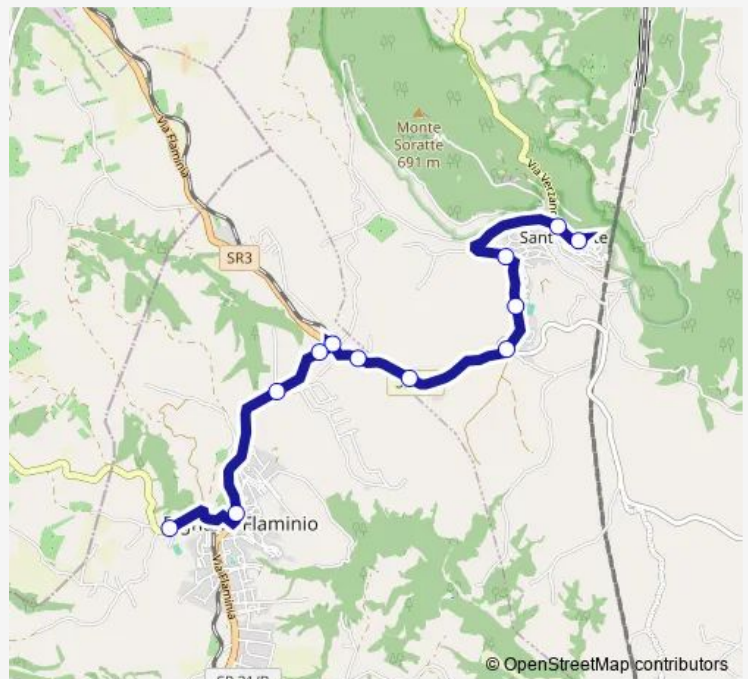

Bus Sant'Oreste - Rignano Flaminio # Cc605a

[Go to website](#)

**Direction**

Sant'Oreste | Via Salara # f2190 — Rignano | Via Falisca (IIS) # f2201

12 stops

[Open route schedule](#)

Sant'Oreste | Via Salara # f2190

Sant'Oreste | Stazione # f2126

Rignano | Via Flaminia (Vallerano) # f2198

Rignano | Via Flaminia Via Carducci # f2199

Rignano | Via Falisca (IIS) # f2201

**Route schedule**

Sant'Oreste | Via Salara # f2190 — Rignano | Via Falisca (IIS) # f2201

Monday 07:30

Tuesday 07:30

Wednesday 07:30

Thursday 07:30

Friday 07:30

Saturday —

Sunday —

**Route info**

Direction: Sant'Oreste | Via Salara # f2190

Stops: 12

Trip Duration: 0 hour 20 min

Sant'Oreste - Rignano Flaminio # Cc605a

Bus time schedules and route maps are available in an offline PDF at [busmaps.com](https://busmaps.com). Use the [busmaps.com](https://busmaps.com) website to see live bus times, train schedule or subway schedule, and step-by-step directions for all public transit in Sant'Oreste