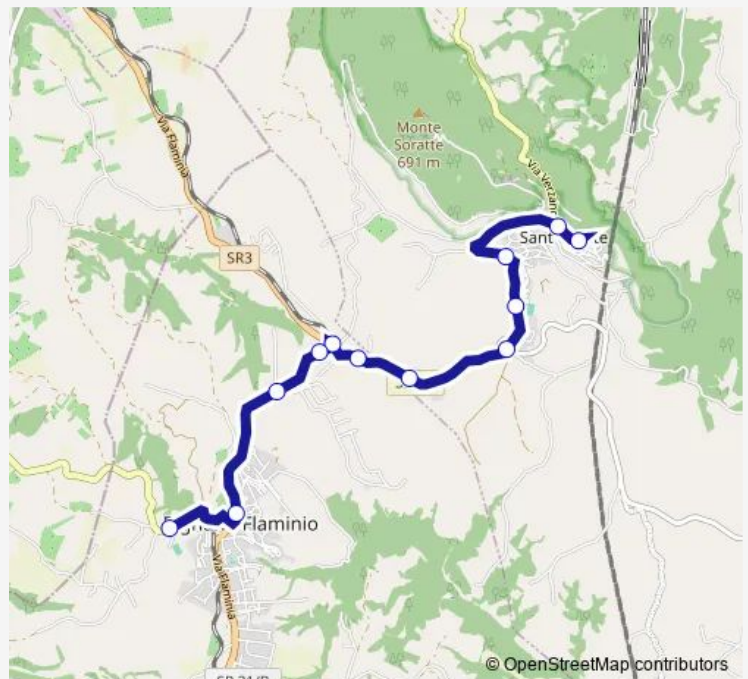

Bus Sant'Oreste - Rignano Flaminio # Cc605a

[Go to website](#)

Direction

Sant'Oreste | Via Salara # f2190 — Rignano | Via Falisca (IIS) # f2201

12 stops

[Open route schedule](#)

Sant'Oreste | Via Salara # f2190

Sant'Oreste | Stazione # f2126

Rignano | Via Flaminia (Vallerano) # f2198

Rignano | Via Flaminia Via Carducci # f2199

Rignano | Via Falisca (IIS) # f2201

Route schedule

Sant'Oreste | Via Salara # f2190 — Rignano | Via Falisca (IIS) # f2201

Monday 07:30

Tuesday 07:30

Wednesday 07:30

Thursday 07:30

Friday 07:30

Saturday —

Sunday —

Route info

Direction: Sant'Oreste | Via Salara # f2190

Stops: 12

Trip Duration: 0 hour 20 min

Sant'Oreste - Rignano Flaminio # Cc605a

Bus time schedules and route maps are available in an offline PDF at busmaps.com. Use the busmaps.com website to see live bus times, train schedule or subway schedule, and step-by-step directions for all public transit in Sant'Oreste