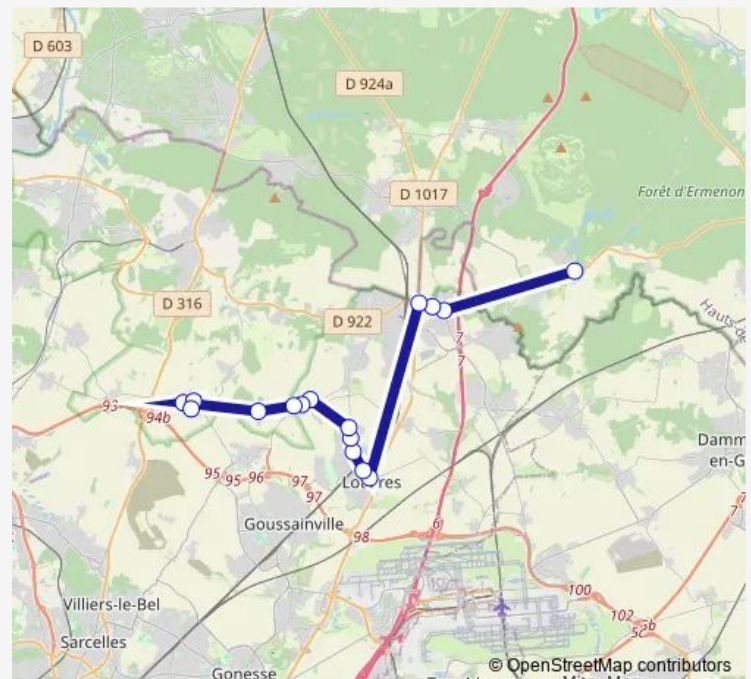

### Route schedule

Institut Saint-Dominique — Rue Neuve

Monday	16:40
Tuesday	16:40
Wednesday	12:35
Thursday	16:40
Friday	—
Saturday	—
Sunday	—

### Route info

Direction: Institut Saint-Dominique

Stops: 16

Trip Duration: 0 hour 46 min

R105

## Direction

Regnault — Institut Saint-Dominique

16 stops

[Open route schedule](#)

Regnault

Centre

Rue Neuve

Église

## Route info

Direction: Regnault

Stops: 16

Trip Duration: 0 hour 43 min