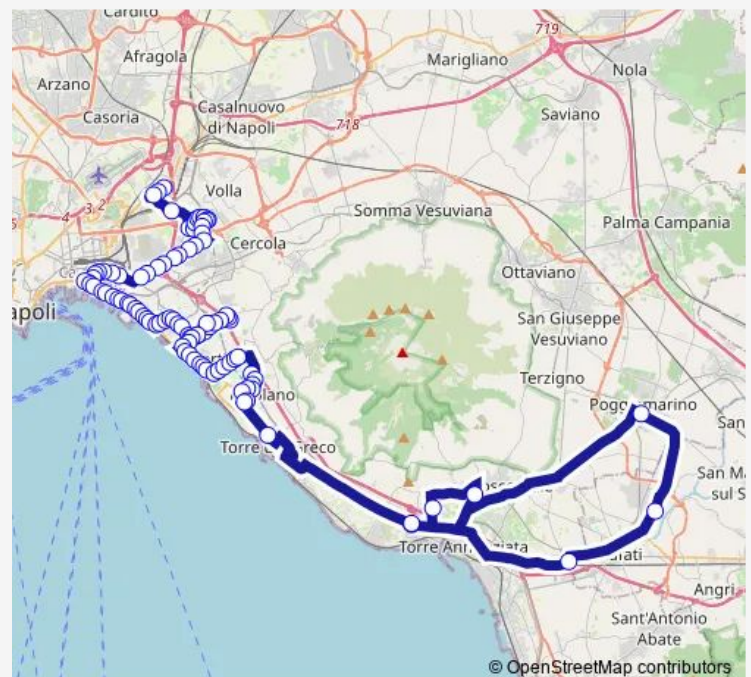

Argine - Cimitero

Argine - Palermo

Argine - Motorizzazione

Route schedule

Deposito VIA Puglie — Palazzone

Monday	24:40 ⁺¹
Tuesday	24:40 ⁺¹
Wednesday	24:40 ⁺¹
Thursday	24:40 ⁺¹
Friday	24:40 ⁺¹
Saturday	24:40 ⁺¹
Sunday	24:40 ⁺¹

Route info

Direction: Deposito VIA Puglie

Stops: 97

Trip Duration: 1 hour 35 min

455a

Argine - Hitachi

Argine

Argine - Cavalcavia Autostrada

Garibaldi

Garibaldi - Camaggio

Garibaldi

Garibaldi - Gianturco

SAN Ciro

Liberta'-I Traversa Liberta'

Liberta'-Leonardo DA Vinci

Liberta'-Stazione Circumvesuviana

Route schedule

Poggiomarino — Acerra

Monday	03:10
Tuesday	03:10
Wednesday	03:10
Thursday	03:10
Friday	03:10
Saturday	03:10
Sunday	03:10

Route info

Direction: Poggiomarino

Stops: 2

Trip Duration: 0 hour 50 min