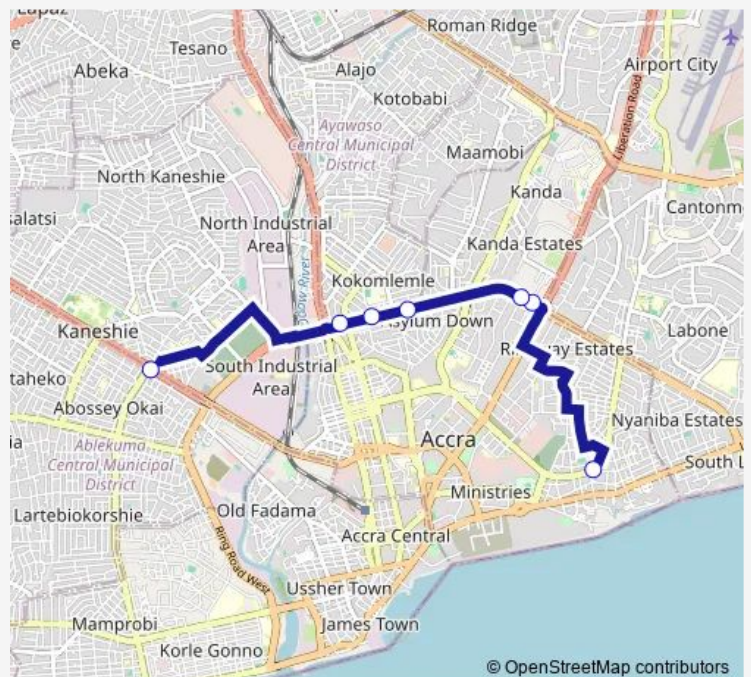

Tuesday 16:06

Wednesday 16:06

Thursday 16:06

Friday 16:06

Saturday 16:06

Sunday 16:06

Route info

Direction: Terminal Osu Blow Up

Stops: 7

Trip Duration: 1 hour 6 min

■ 455a — Osu Blow Up to Kaneshie Mkt Cmplx

455a Bus time schedules and route maps are available in an offline PDF at busmaps.com. Use the busmaps.com website to see live bus times, train schedule or subway schedule, and step-by-step directions for all public transit in Accra