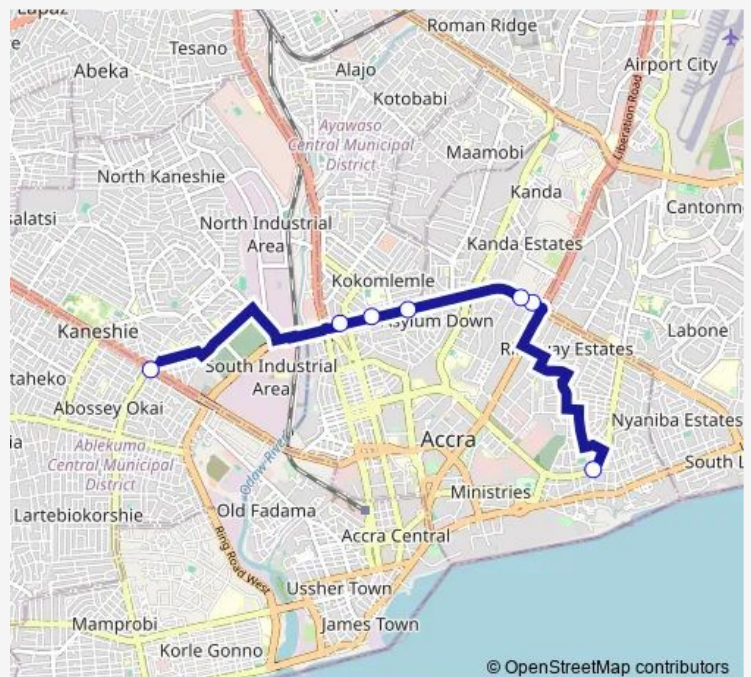

Busy Internet

Circle Lido Station

Terminal Kaneshie Mkt Cmplx

### Route info

Direction: Terminal Osu Blow Up

Stops: 7

Trip Duration: 1 hour 6 min

■ 455A — Osu Blow Up to Kaneshie Mkt Cmplx

455A Bus time schedules and route maps are available in an offline PDF at [busmaps.com](https://busmaps.com). Use the [busmaps.com](https://busmaps.com) website to see live bus times, train schedule or subway schedule, and step-by-step directions for all public transit in Accra