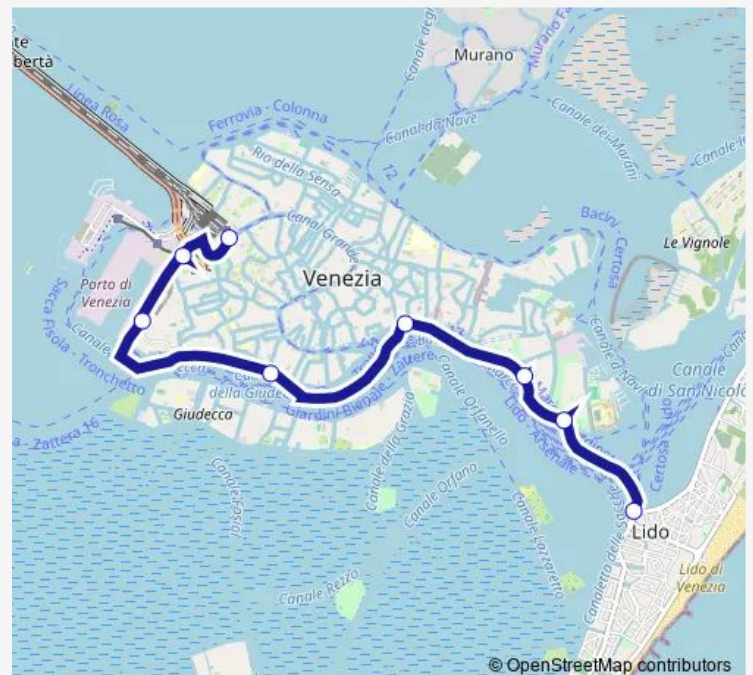

Ferry 5.1 Ferrovia C - Lido S.M.E. B

[Go to website](#)

Direction

Ferrovia C — Lido S.M.E. B

8 stops

[Open route schedule](#)

Ferrovia C

P.le Roma B

S. Marta

Zattere B

S. Marco-San Zaccaria F

Giardini Biennale B

S.Elena-Stadio Penzo C

Lido S.M.E. B

Route schedule

Ferrovia C — Lido S.M.E. B

Monday	23:44-00:14⁺¹
Tuesday	23:44-00:14⁺¹
Wednesday	23:44-00:14⁺¹
Thursday	23:44-00:14⁺¹
Friday	23:44-00:14⁺¹
Saturday	23:44-00:14⁺¹
Sunday	23:44-00:14⁺¹

Route info

Direction: Ferrovia C

Stops: 8

Trip Duration: 0 hour 38 min