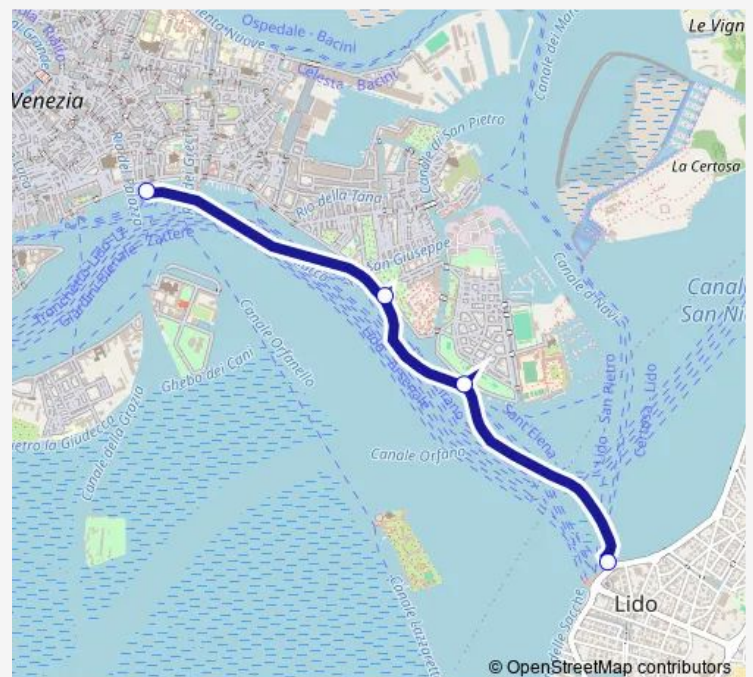

## Ferry 5.1 S. Marco-San Zaccaria F - Lido S.M.E. A

[Go to website](#)

### Direction

S. Marco-San Zaccaria F — Lido S.M.E. A

4 stops

[Open route schedule](#)

S. Marco-San Zaccaria F

Giardini Biennale B

S.Elena-Stadio Penzo C

Lido S.M.E. A

### Route schedule

S. Marco-San Zaccaria F — Lido S.M.E. A

Monday	07:18
Tuesday	07:18
Wednesday	07:18
Thursday	07:18
Friday	07:18
Saturday	07:18
Sunday	—

### Route info

Direction: S. Marco-San Zaccaria F

Stops: 4

Trip Duration: 0 hour 14 min

5.1 Ferry time schedules and route maps are available in an offline PDF at [busmaps.com](https://busmaps.com). Use the [busmaps.com](https://busmaps.com) website to see live bus times, train schedule or subway schedule, and step-by-step directions for all public transit in Venice