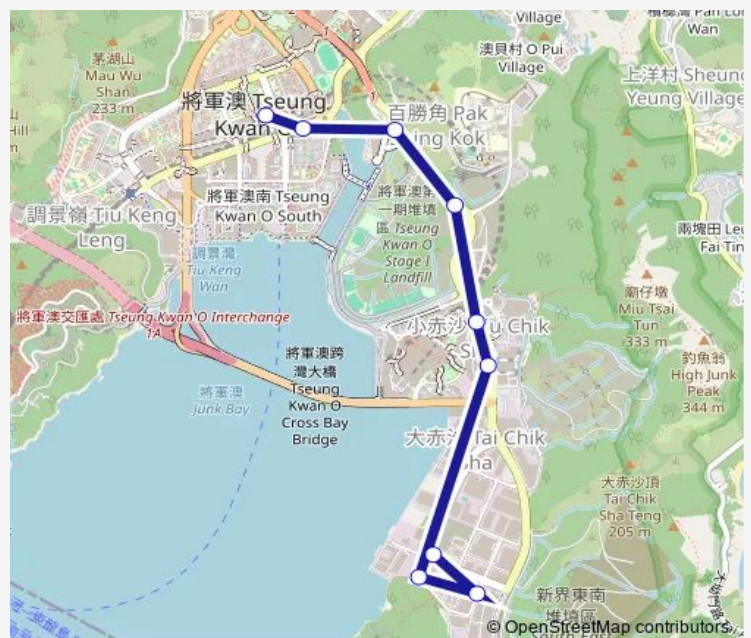

WAN PO ROAD, NEAR LA SPLENDEUR

WAN PO ROAD, OUTSIDE THE CAPITOL

WAN PO ROAD, NEAR PAK SHING KOK ROAD|BUS LAY-BY ON WAN PO ROAD NEAR PAK SHING KOK ROAD

WAN PO ROAD, NEAR CREATIVE SECONDARY SCHOOL|BUS LAY-BY ON WAN PO ROAD NEAR CREATIVE SECONDARY SCHOOL |WAN PO ROAD, OUTSIDE CREATIVE SECONDARY SCHOOL

PO YAP ROAD, NEAR BAUHINIA GARDEN

TSEUNG KWAN O STATION PUBLIC TRANSPORT INTERCHANGE|TSEUNG KWAN O STATION PUBLIC TRANSPORT INTERCHANGE

Route schedule

TSEUNG KWAN O INDUSTRIAL ESTATE — TSEUNG KWAN O STATION PUBLIC TRANSPORT INTERCHANGE|TSEUNG KWAN O STATION PUBLIC TRANSPORT INTERCHANGE

Monday	00:45
Tuesday	00:45
Wednesday	00:45
Thursday	00:45
Friday	00:45
Saturday	00:45
Sunday	00:45

Route info

Direction: TSEUNG KWAN O INDUSTRIAL ESTATE

Stops: 9

Trip Duration: 0 hour 13 min

Direction

TSEUNG KWAN O STATION PUBLIC TRANSPORT INTERCHANGE|TSEUNG KWAN O STATION PUBLIC TRANSPORT INTERCHANGE — TSEUNG KWAN O INDUSTRIAL ESTATE

10 stops

[Open route schedule](#)

TSEUNG KWAN O STATION PUBLIC TRANSPORT INTERCHANGE|TSEUNG KWAN O STATION PUBLIC TRANSPORT INTERCHANGE

PO YAP ROAD, NEAR TSEUNG KWAN O PLAZA

WAN PO ROAD, OPPOSITE OSCAR BY THE SEA|BUS LAY-BY ON WAN PO ROAD OPPOSITE TO CREATIVE SECONDARY SCHOOL