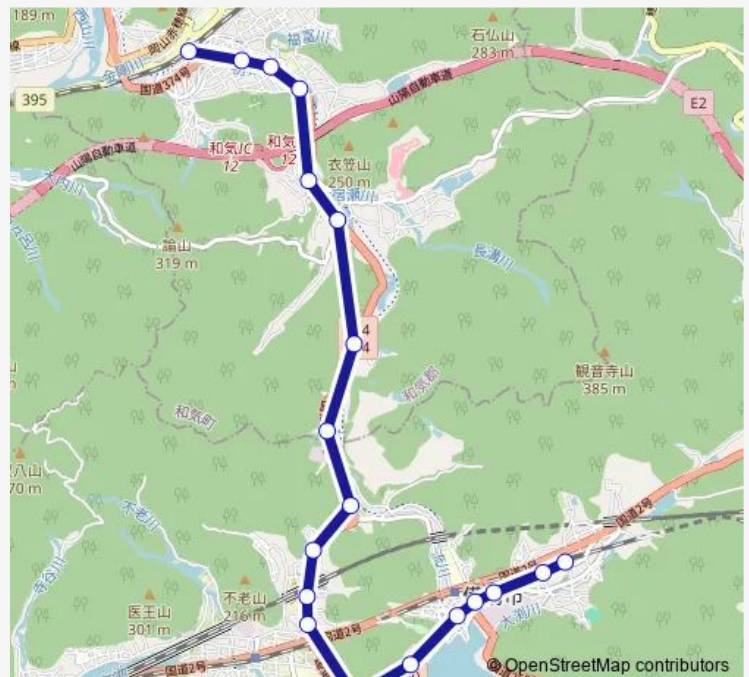

Route info

Direction: 備前片上駅

Stops: 19

Trip Duration: 0 hour 23 min

Direction

和気駅南 — 備前片上駅

19 stops

[Open route schedule](#)

Thursday 07:52-17:00

Friday 07:52-17:00

Saturday —

Sunday —

Route info

Direction: 和気駅南

Stops: 19

Trip Duration: 0 hour 23 min