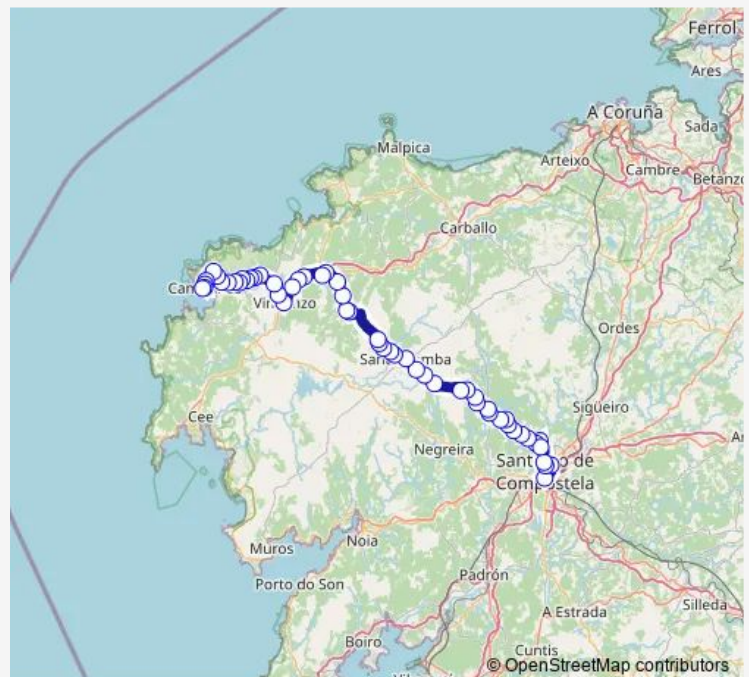

Thursday —

Friday 16:00-19:45

Saturday —

Sunday —

Route info

Direction: Santiago E.I.

Stops: 55

Trip Duration: 2 hour 10 min

XG811010 — Camariñas-Santiago E.I.

Ser-Salgueiroas

Santa Comba

Santa Catalina

A Ponte

Antes

Arantón

As Travesas