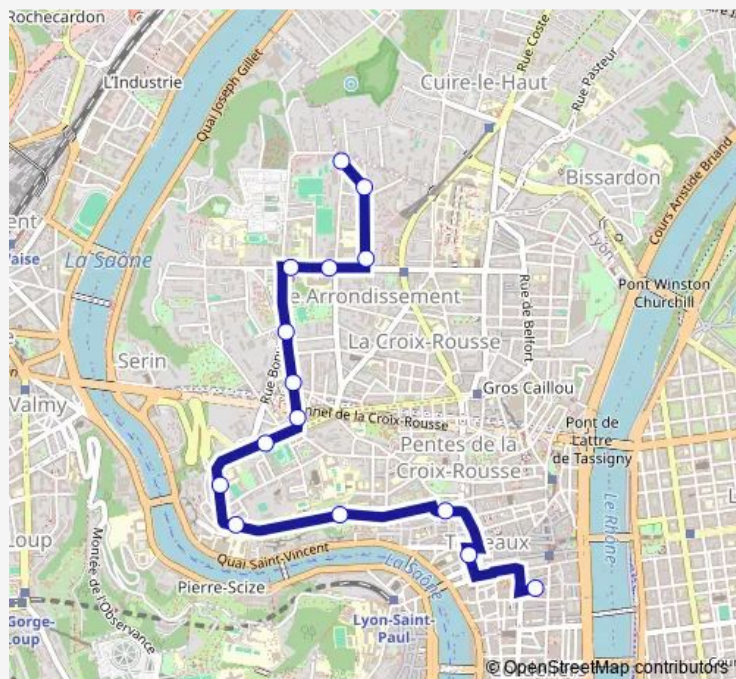

### Direction

Place Flammarion — Hôtel de Ville L. Pradel

11 stops

[Open route schedule](#)

Place Flammarion

Bournes

Claude Joseph Bonnet

Clos Jouve

### Route schedule

Place Flammarion — Hôtel de Ville L. Pradel

Monday —

Tuesday —

Wednesday 12:15

Thursday —

Friday —

Saturday —

### Route info

Direction: Place Flammarion

Stops: 11

Trip Duration: 0 hour 16 min

## Route info

Direction: Hôtel de Ville L. Pradel

Stops: 15

Trip Duration: 0 hour 15 min