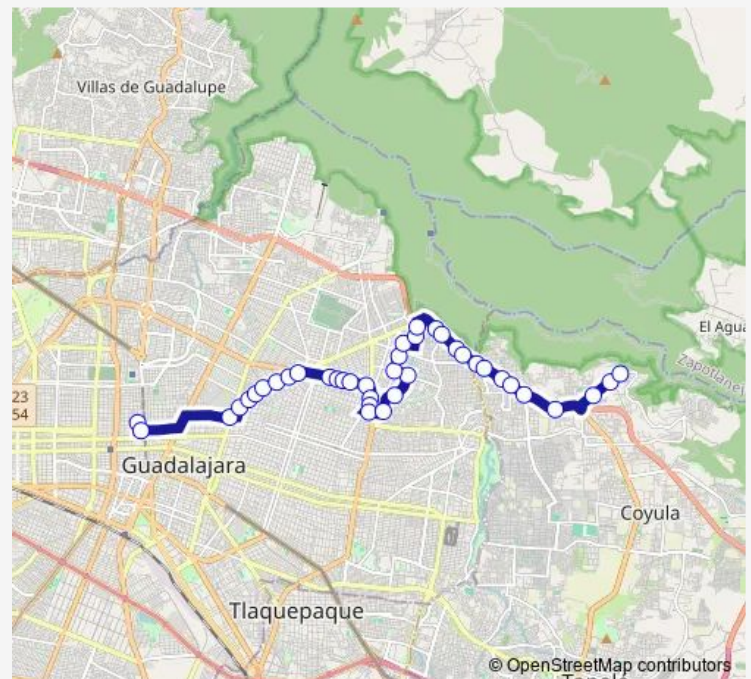

Av. Belisario Domínguez

Calle Aquiles Serdán

Calzada Juan Pablo II

Calzada Juan Pablo II

Calzada Juan Pablo II

Calle San Mariano

Calzada Juan Pablo II

Calle San Pedro

Thursday 05:55

Friday 05:55

Saturday 05:55

Sunday 05:55

Route info

Direction: Calle Reforma

Stops: 39

Trip Duration: 0 hour 53 min

Sunday 05:00

Route info

Direction: Francisco Villa

Stops: 45

Trip Duration: 0 hour 55 min

Francisco Villa

Gral. Genovevo Rivas Guillen

Ignacio Machain