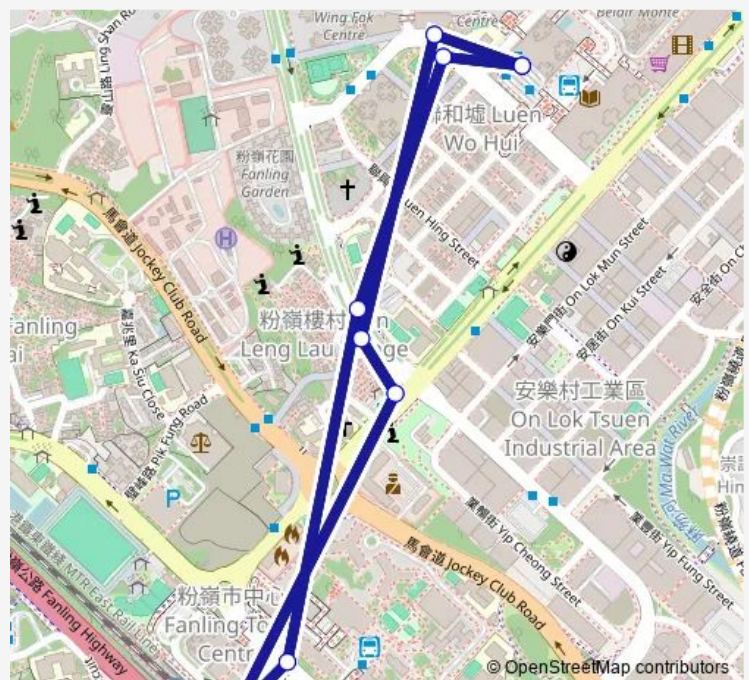

9 stops

[Open route schedule](#)

[Kmb] Luen WO HUI BUS Terminus[Lwb] Luen WO HUI BUS Terminus

[Kmb] Union Plaza

[Kmb] Rhenish Church Secondary School[Lwb] Rhenish Church Secondary School

[Kmb] Fanling Station BBI - Cheung WAH Estate[Lwb] Fanling Station BBI - Cheung WAH Estate

[Kmb] Fanling Station BBI - Fanling Station

[Kmb] FAN Leng Lau[Lwb] FAN Leng Lau

[Kmb] FAN Leng LAU Tsuen[Lwb] FAN Leng LAU Tsuen

[Kmb] Alliance Primary School Sheung Shui

[Kmb] Luen WO HUI BUS Terminus[Lwb] Luen WO HUI BUS Terminus

Route schedule

[Kmb] Luen WO HUI BUS Terminus[Lwb] Luen WO HUI BUS Terminus — [Kmb] Luen WO HUI BUS Terminus[Lwb] Luen WO HUI BUS Terminus

Monday	05:50-23:00
Tuesday	05:50-23:00
Wednesday	05:50-23:00
Thursday	05:50-23:00
Friday	05:50-23:00
Saturday	05:50-24:00
Sunday	05:50-24:00

Route info

Direction: [Kmb] Luen WO HUI BUS Terminus[Lwb] Luen WO HUI BUS Terminus

Stops: 9

Trip Duration: 0 hour 8 min

■ 278k — Fanling (Luen WO HUI) - Fanling Station (Circular)

278k Bus time schedules and route maps are available in an offline PDF at busmaps.com. Use the busmaps.com website to see live bus times, train schedule or subway schedule, and step-by-step directions for all public transit in Fanling