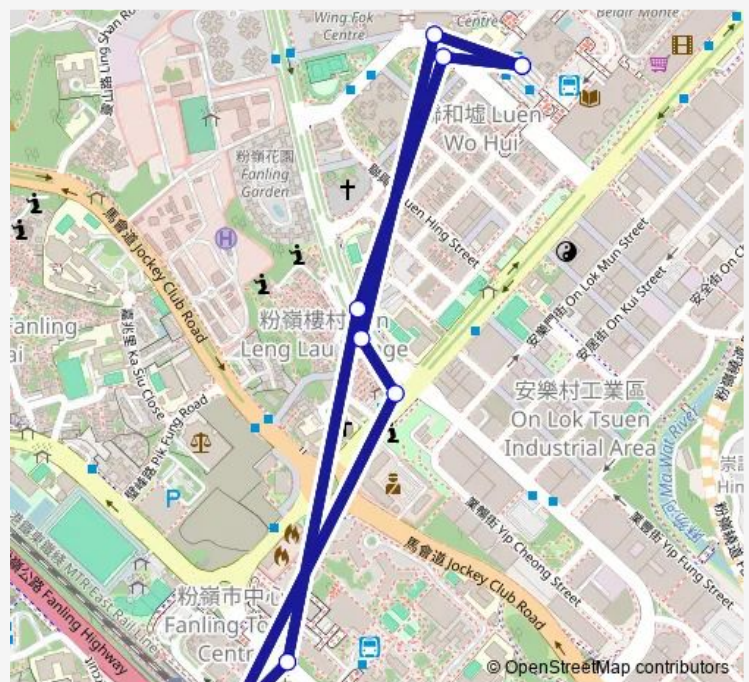

9 stops

[Open route schedule](#)

[Kmb] Luen WO HUI BUS Terminus[Lwb] Luen WO HUI BUS Terminus

[Kmb] Union Plaza

[Kmb] Rhenish Church Secondary School[Lwb] Rhenish Church Secondary School

[Kmb] Fanling Station BBI - Cheung WAH Estate[Lwb] Fanling Station BBI - Cheung WAH Estate

[Kmb] Fanling Station BBI - Fanling Station

[Kmb] FAN Leng Lau[Lwb] FAN Leng Lau

[Kmb] FAN Leng LAU Tsuen[Lwb] FAN Leng LAU Tsuen

[Kmb] Alliance Primary School Sheung Shui

[Kmb] Luen WO HUI BUS Terminus[Lwb] Luen WO HUI BUS Terminus

Route schedule

[Kmb] Luen WO HUI BUS Terminus[Lwb] Luen WO HUI BUS Terminus — [Kmb] Luen WO HUI BUS Terminus[Lwb] Luen WO HUI BUS Terminus

Monday	05:50-23:00
Tuesday	05:50-23:00
Wednesday	05:50-23:00
Thursday	05:50-23:00
Friday	05:50-23:00
Saturday	05:50-24:00
Sunday	05:50-24:00

Route info

Direction: [Kmb] Luen WO HUI BUS Terminus[Lwb] Luen WO HUI BUS Terminus

Stops: 9

Trip Duration: 0 hour 9 min

■ 278K — Fanling (Luen WO HUI) - Fanling Station (Circular)

278K Bus time schedules and route maps are available in an offline PDF at busmaps.com. Use the busmaps.com website to see live bus times, train schedule or subway schedule, and step-by-step directions for all public transit in Fanling