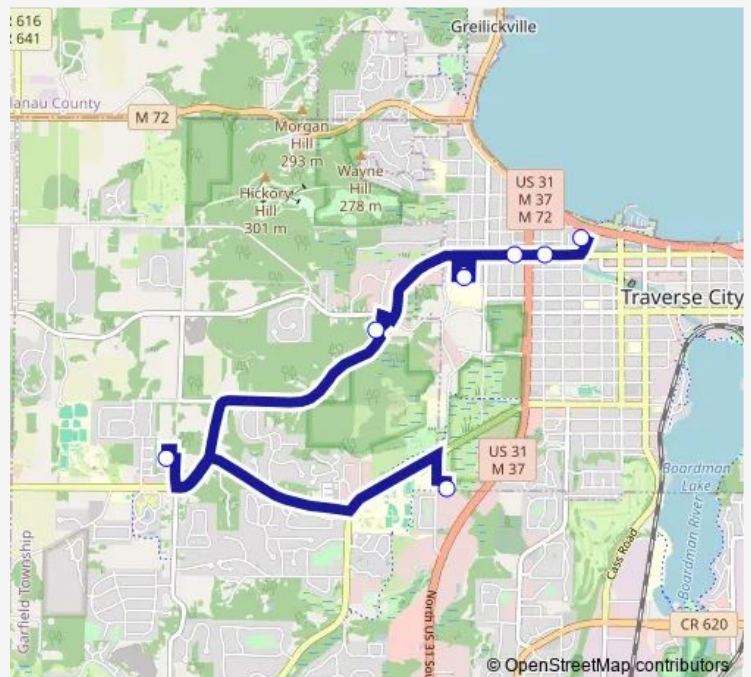

W Front St at Cedar St (Eastbound)

W Front St at Maple St (Eastbound)

Hall St. Transfer Station- West

### Route schedule

Meijer Park and Ride — Hall St. Transfer Station- West

Monday 09:00-14:00

Tuesday 09:00-14:00

Wednesday 09:00-14:00

Thursday 09:00-14:00

Friday 09:00-14:00

Saturday —

### Route info

Direction: Meijer Park and Ride

Stops: 7

Trip Duration: 0 hour 21 min

**Direction**

Hall St. Transfer Station- West — The Children's House

5 stops

[Open route schedule](#)

## Route info

Direction: Hall St. Transfer Station- West

Stops: 7

Trip Duration: 0 hour 19 min

West Bus time schedules and route maps are available in an offline PDF at [busmaps.com](https://busmaps.com). Use the [busmaps.com](https://busmaps.com) website to see live bus times, train schedule or subway schedule, and step-by-step directions for all public transit in Traverse City