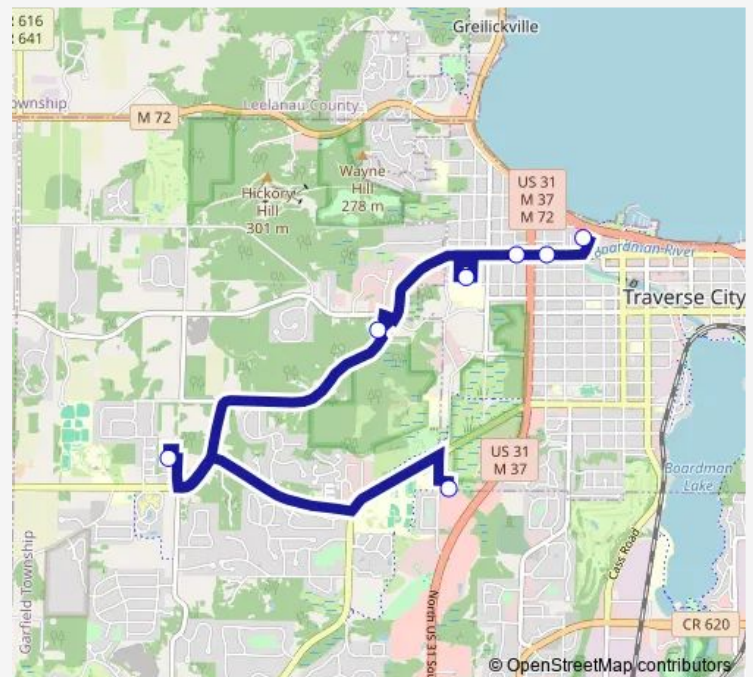

W Front St at Cedar St (Eastbound)

W Front St at Maple St (Eastbound)

Hall St. Transfer Station- West

### Route schedule

Meijer Park and Ride — Hall St. Transfer Station- West

Monday 09:00-14:00

Tuesday 09:00-14:00

Wednesday 09:00-14:00

Thursday 09:00-14:00

Friday 09:00-14:00

Saturday —

### Route info

Direction: Meijer Park and Ride

Stops: 7

Trip Duration: 0 hour 21 min

**Direction**

Hall St. Transfer Station- West — The Children's House

5 stops

[Open route schedule](#)

## Route schedule

Hall St. Transfer Station- West — Meijer Park and Ride

Monday 08:30-14:30

Tuesday 08:30-14:30

Wednesday 08:30-14:30

Thursday 08:30-14:30

Friday 08:30-14:30

Saturday —