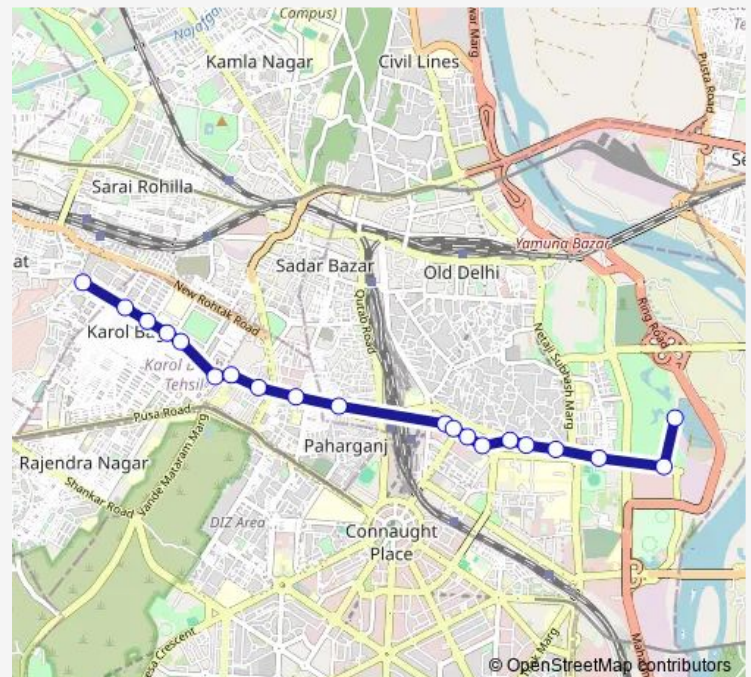

### Direction

Anand Parvat Terminal — Rajghat Cluster Depot

20 stops

[Open route schedule](#)

Anand Parvat Terminal

Dev Nagar / Khalsa College

Prahlad Market

Thana DB Gupta Road

JLN Marg

Zakir Husain College

Turkman Gate / G B Pant Hosipatal

Delite Cinema

Delhi Gate

Delhi Gate / Ambedkar Stadium Terminal

Rajghat Gandhi Darshan

Rajghat Cluster Depot

### Route schedule

Anand Parvat Terminal — Rajghat Cluster Depot

Monday 20:53-23:17

Tuesday 20:53-23:17

Wednesday 20:53-23:17

Thursday 20:53-23:17

Friday 20:53-23:17

Saturday 20:53-23:17

### Route info

Direction: Anand Parvat Terminal

Stops: 20

Trip Duration: 0 hour 30 min

309extup

BusMaps

309extup Bus time schedules and route maps are available in an offline PDF at [busmaps.com](https://busmaps.com). Use the [busmaps.com](https://busmaps.com) website to see live bus times, train schedule or subway schedule, and step-by-step directions for all public transit in Delhi