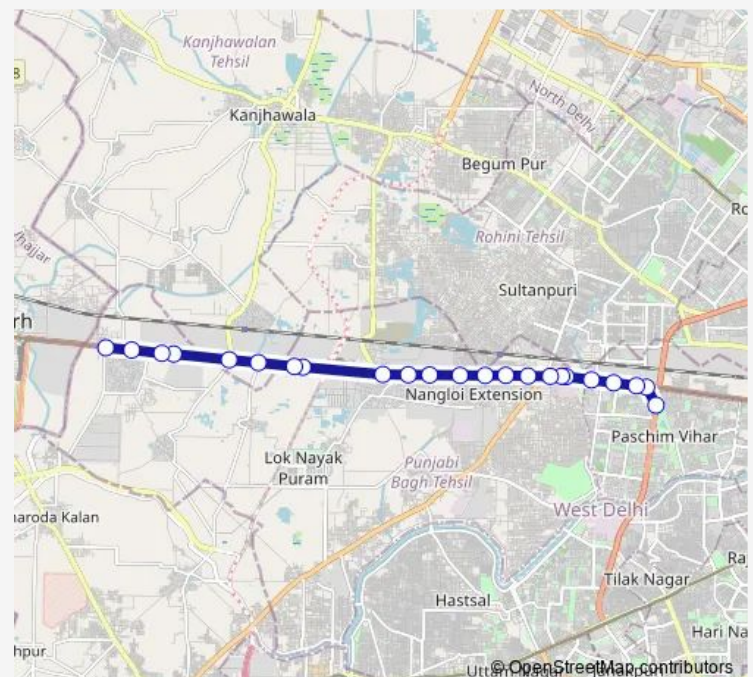

### Route schedule

Peera Garhi Depot — Tikri Border Metro Station

Monday 06:42-22:15

Tuesday 06:42-22:15

Wednesday 06:42-22:15

Thursday 06:42-22:15

Friday 06:42-22:15

Saturday 06:42-22:15

Sunday 06:42-22:15

### Route info

Direction: Peera Garhi Depot

Stops: 23

Trip Duration: 0 hour 51 min

949aup

BusMaps

Tikri Village

Tikri Border Metro Station