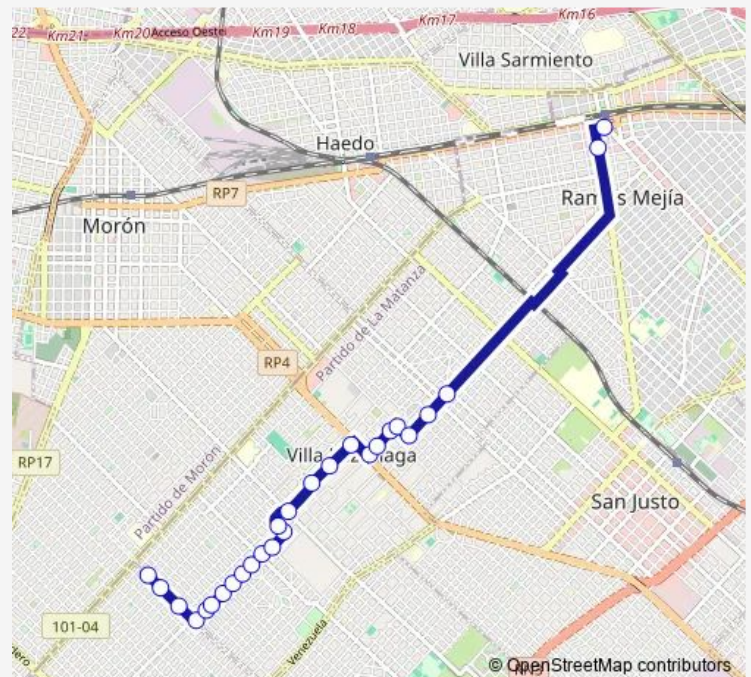

Thursday 05:00-23:40

Friday 05:00-23:40

Saturday 05:00-23:40

Sunday 05:00-23:40

Route info

Direction: Avenida Cristianía 234

Stops: 27

Trip Duration: 0 hour 35 min

624E — Jmlmtz624

BusMaps

Thames 1000-1098

América 3455

Carrasco 1202-1256

América 2899-2987

VIA Rosales 200-298

Belgrano 1-98

Direction

Bolívar 55 — Avenida DON Bosco 6500-6598

25 stops

[Open route schedule](#)

Bolívar 55

América 2900-2942

América 3220-3288

Thames 1161

Tuesday 05:00-23:40

Wednesday 05:00-23:40

Thursday 05:00-23:40

Friday 05:00-23:40

Saturday 05:00-23:40

Sunday 05:00-23:40

Route info

Direction: Bolívar 55